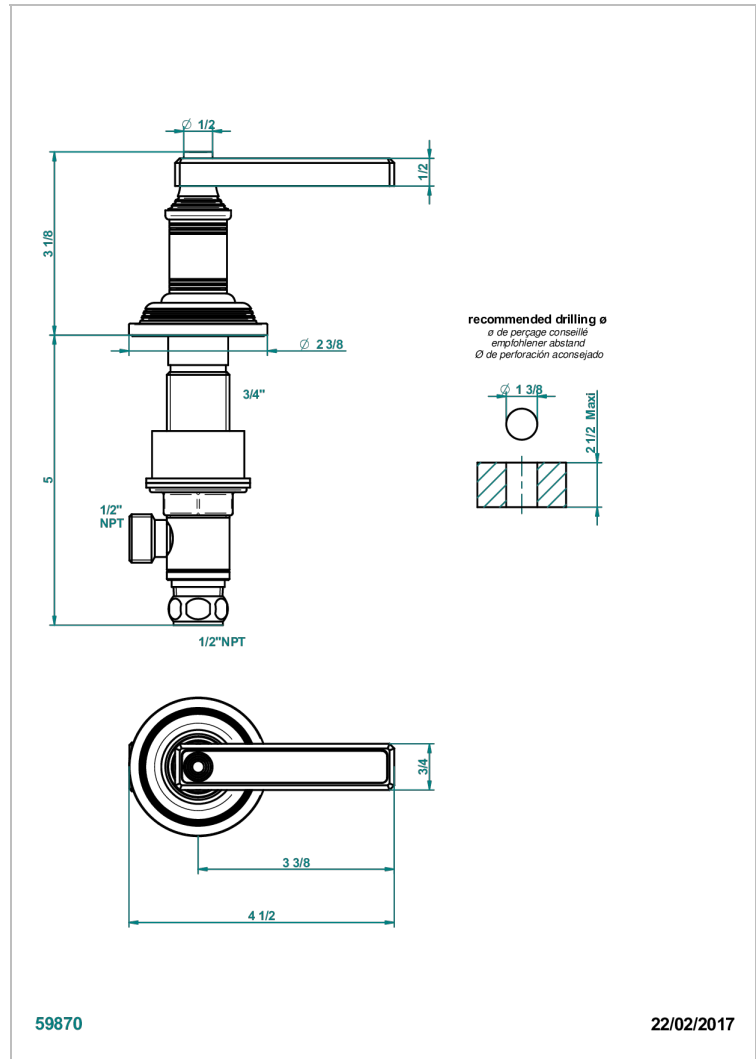

WEST COAST METAL WITH LEVER HANDLES

U9B-35/CUS

1/2" deck valve with trim for lavatory - Cold

CHARACTERISTIC

- West Coast Metal with lever handles
- 1/2" deck valve with trim for lavatory - Cold

AVAILABLE FINITIONS