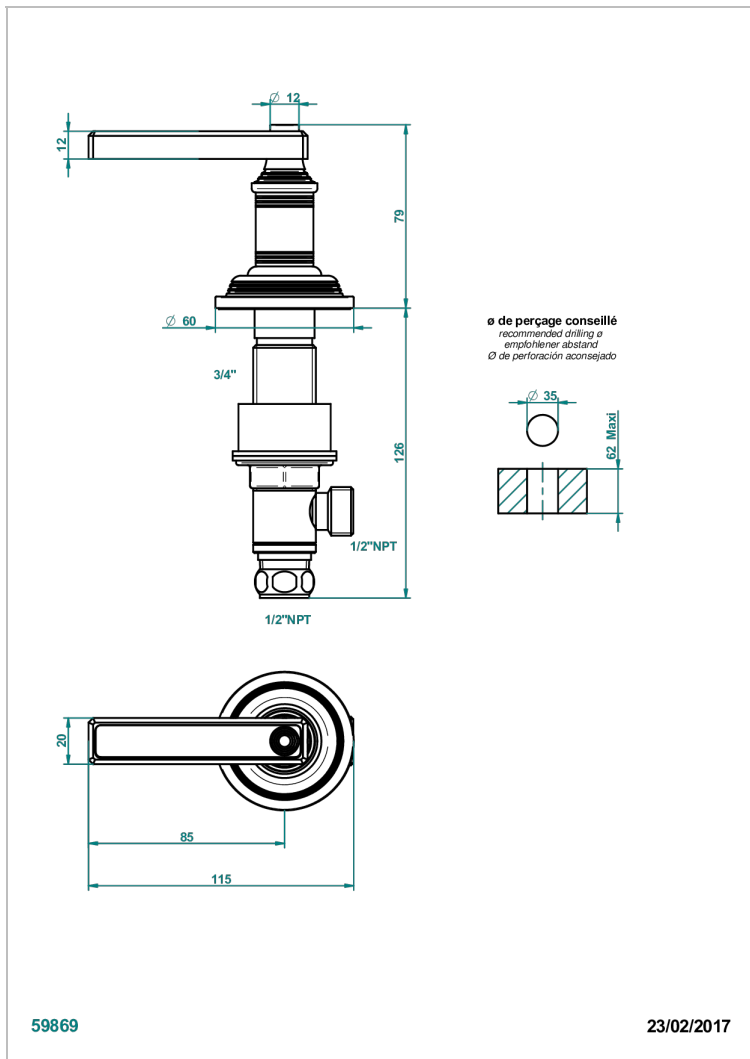

# WEST COAST METAL WITH LEVER HANDLES

U9B-35/HUS

1/2" deck valve with trim for lavatory - Hot

## CHARACTERISTIC

- West Coast Metal with lever handles
- 1/2" deck valve with trim for lavatory - Hot