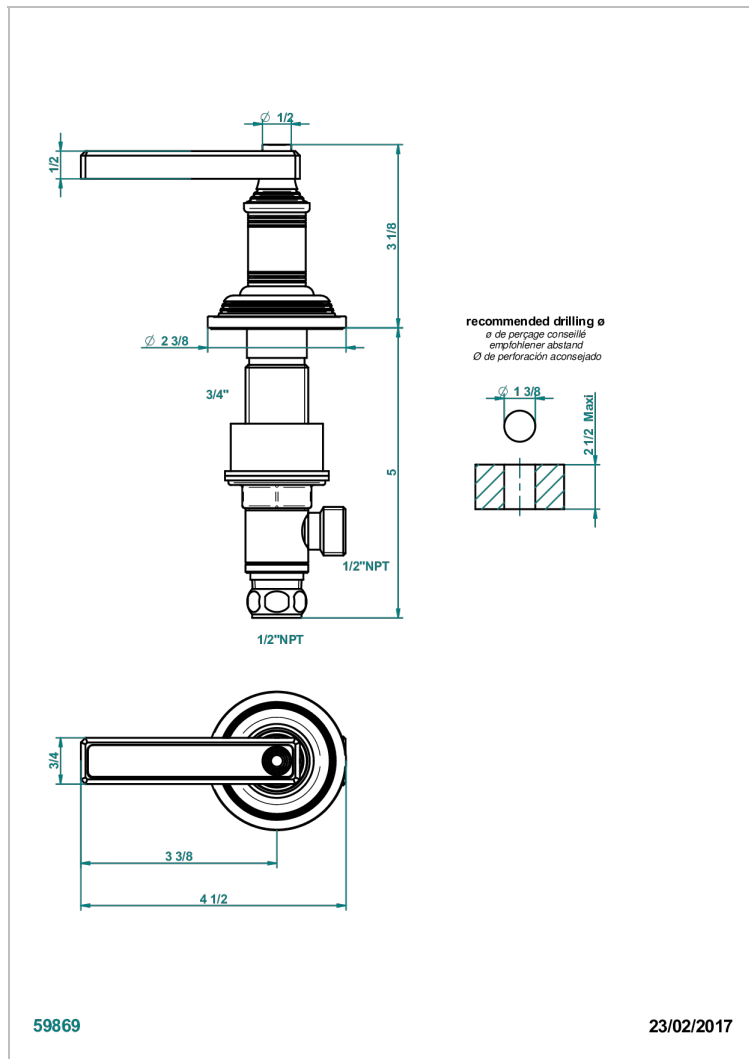

WEST COAST METAL WITH LEVER HANDLES

U9B-35/HUS

1/2" deck valve with trim for lavatory - Hot

CHARACTERISTIC

- West Coast Metal with lever handles
- 1/2" deck valve with trim for lavatory - Hot

AVAILABLE FINITIONS