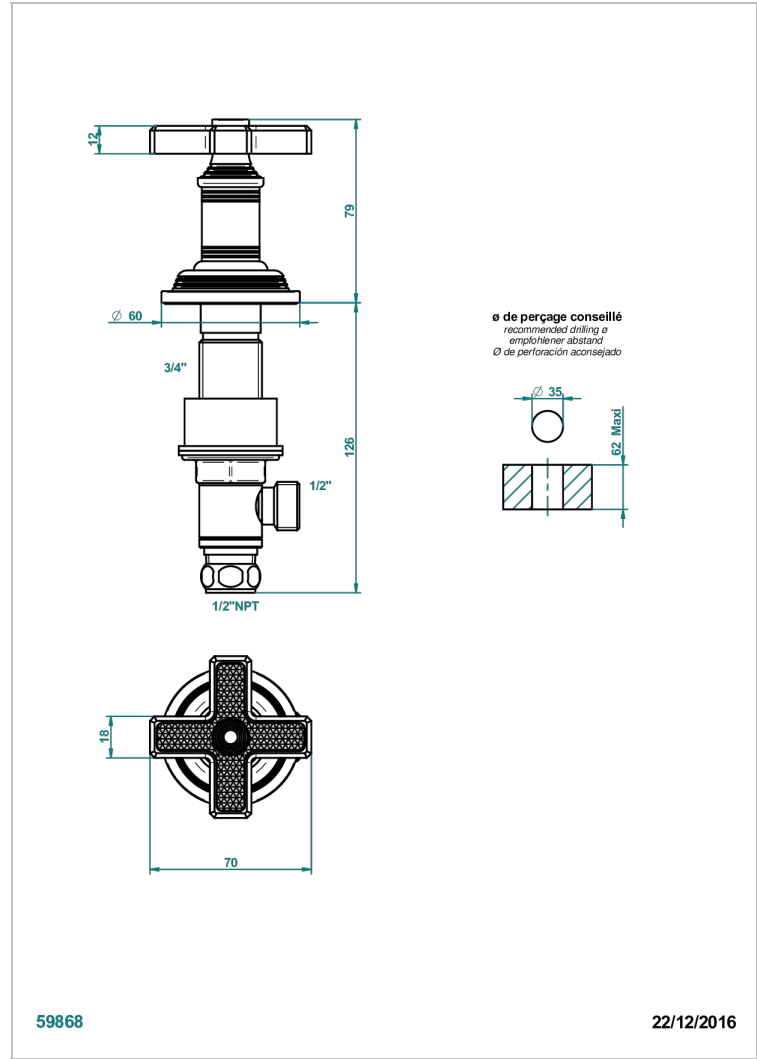

WEST COAST WITH GUILLOCHE DECOR

U9C-35/US

1/2" deck valve with trim for lavatory

CHARACTERISTIC

- West coast with Guilloché decor
- 1/2" deck valve with trim for lavatory

AVAILABLE FINITIONS

Black ceram - D30
Blush PVD - H62
Brass color PVD - H49
Brown bronze color PVD - F33
Chrome polished - A02
Copper antique matt, coated - H07