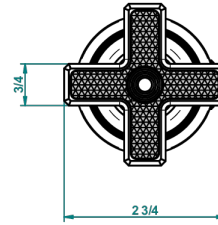

WEST COAST WITH GUILLOCHE DECOR

U9C-35/US

1/2" deck valve with trim for lavatory

59868

22/12/2016

CHARACTERISTIC

- West coast with Guilloché decor
- 1/2" deck valve with trim for lavatory

AVAILABLE FINITIONS

Black ceram - D30
Blush PVD - H62
Brass color PVD - H49
Brown bronze color PVD - F33
Chrome polished - A02
Copper antique matt, coated - H07

Gold color PVD - H52
Gold mat - F07
Gold polished - F01
Graphite PVD - H64
Light coated bronze - D01
Matt Umber PVD - H67

Matt blush PVD - H60
Matt brass color PVD - H50
Matt brown bronze color PVD - F34
Matt chrome (American satin) - C02
Matt gold color PVD - H53
Matt graphite PVD - H65

Matt nickel (American satin) - C01
Matt nickel color PVD - H56
Natural smoked Brass - A13
Nickel antique / Sovereign - H28
Nickel color PVD - H55
Nickel polished - B01

Polished chrome with gold inlay - GA1
Soft gold - F30
Soft matt gold - F31
Umber PVD - H66