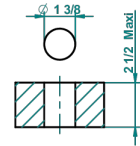

WEST COAST WITH GUILLOCHE DECOR

U9C-35/US

1/2" deck valve with trim for lavatory

59868

22/12/2016

CHARACTERISTIC

- West coast with Guilloché decor
- 1/2" deck valve with trim for lavatory

AVAILABLE FINITIONS

Black ceram - D30
Blush PVD - H62
Brass color PVD - H49
Brown bronze color PVD - F33
Chrome polished - A02
Copper antique matt, coated - H07

Gold color PVD - H52
Gold mat - F07
Gold polished - F01
Graphite PVD - H64
Light coated bronze - D01
Matt Umber PVD - H67

Matt blush PVD - H60
Matt brass color PVD - H50
Matt brown bronze color PVD - F34
Matt chrome (American satin) - C02
Matt gold color PVD - H53
Matt graphite PVD - H65

Matt nickel (American satin) - C01
Matt nickel color PVD - H56
Natural smoked Brass - A13
Nickel antique / Sovereign - H28
Nickel color PVD - H55
Nickel polished - B01

Polished chrome with gold inlay - GA1
Soft gold - F30
Soft matt gold - F31
Umber PVD - H66