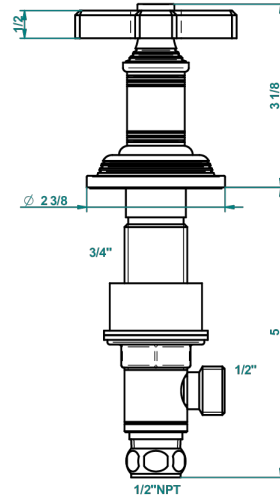

WEST COAST WITH GUILLOCHE DECOR

U9C-35/US

1/2" deck valve with trim for lavatory

59868

22/12/2016

CHARACTERISTIC

- West coast with Guilloché decor
- 1/2" deck valve with trim for lavatory

AVAILABLE FINITIONS

Black ceram - D30
Blush PVD - H62
Brass color PVD - H49
Brown bronze color PVD - F33
Chrome polished - A02
Copper antique matt, coated - H07

Gold color PVD - H52
Gold mat - F07
Gold polished - F01
Graphite PVD - H64
Light coated bronze - D01
Matt Umber PVD - H67

Matt blush PVD - H60
Matt brass color PVD - H50
Matt brown bronze color PVD - F34
Matt chrome (American satin) - C02
Matt gold color PVD - H53
Matt graphite PVD - H65

Matt nickel (American satin) - C01
Matt nickel color PVD - H56
Natural smoked Brass - A13
Nickel antique / Sovereign - H28
Nickel color PVD - H55
Nickel polished - B01

Polished chrome with gold inlay - GA1
Soft gold - F30
Soft matt gold - F31
Umber PVD - H66