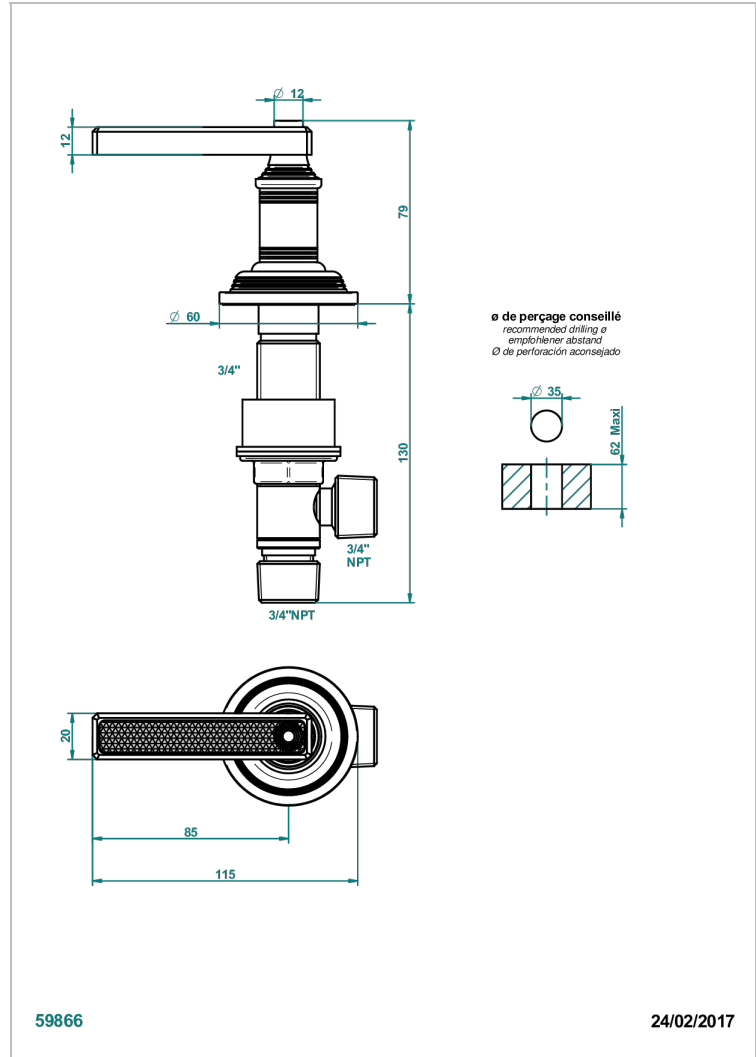

WEST COAST WITH GUILLOCHE DECOR WITH LEVER HANDLES

U9D-36/HUS

3/4" deck valve with trim - Hot

CHARACTERISTIC

- ASME : ASME A112.18.1-2011/CSA B125.1-11

STANDARDS

AVAILABLE FINITIONS

Black ceram - D30
Blush PVD - H62
Brass color PVD - H49
Brown bronze color PVD - F33
Chrome polished - A02
Copper antique matt, coated - H07