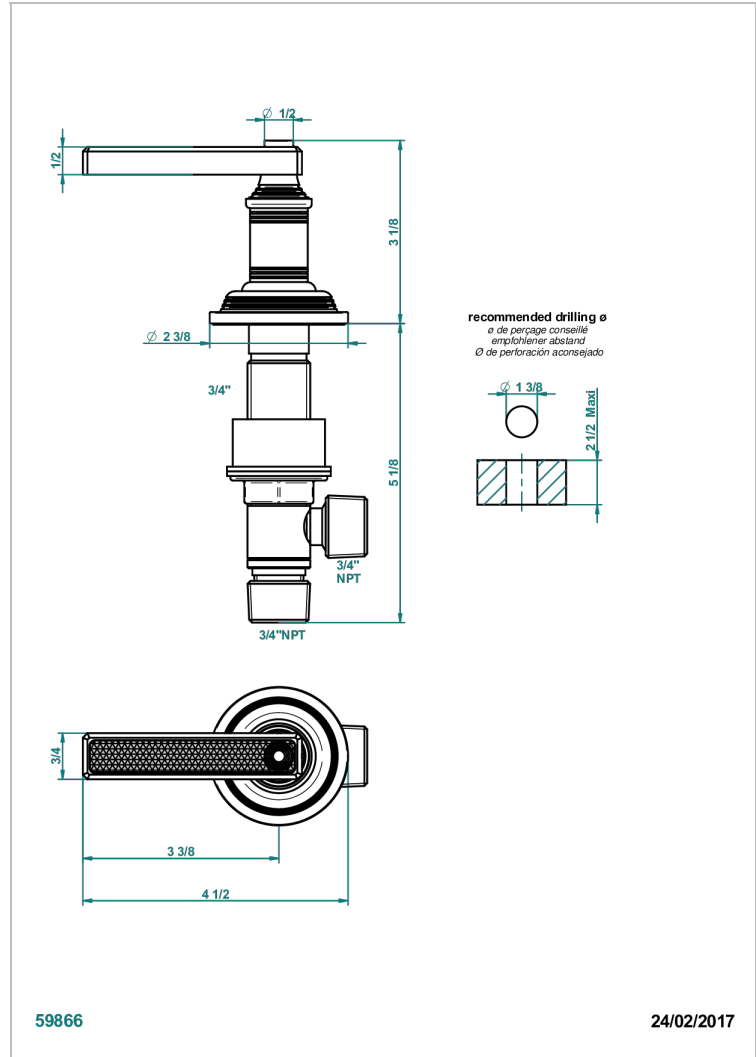

WEST COAST WITH GUILLOCHE DECOR WITH LEVER HANDLES

U9D-36/HUS

3/4" deck valve with trim - Hot

CHARACTERISTIC

- ASME : ASME A112.18.1-2011/CSA B125.1-11

STANDARDS

AVAILABLE FINITIONS

Black ceram - D30
 Blush PVD - H62
 Brass color PVD - H49
 Brown bronze color PVD - F33
 Chrome polished - A02
 Copper antique matt, coated - H07