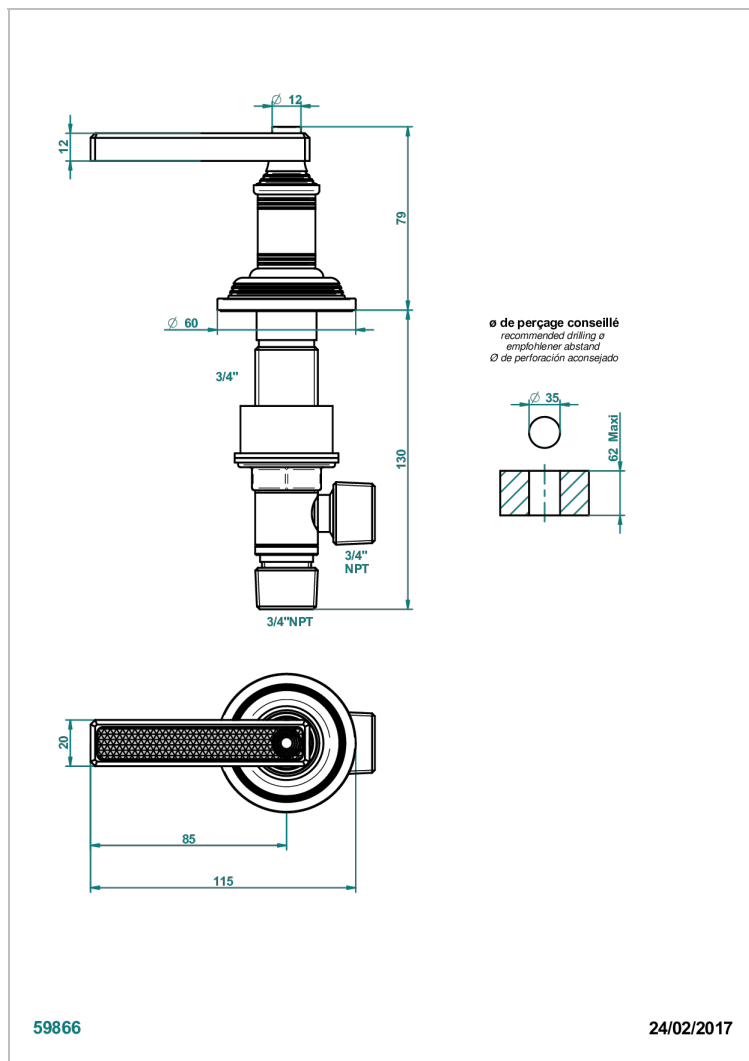

WEST COAST WITH GUILLOCHE DECOR WITH LEVER

U9D-36/H

Rim mounted 3/4" valve, hot

CHARACTERISTIC

- West coast with Guilloché decor with lever
- Rim mounted 3/4" valve, hot

AVAILABLE FINITIONS

Antique nickel - H28
Black ceram - D30
Blush PVD - H62
Brass color PVD - H49
Brown bronze color PVD - F33
Gold color PVD - H52