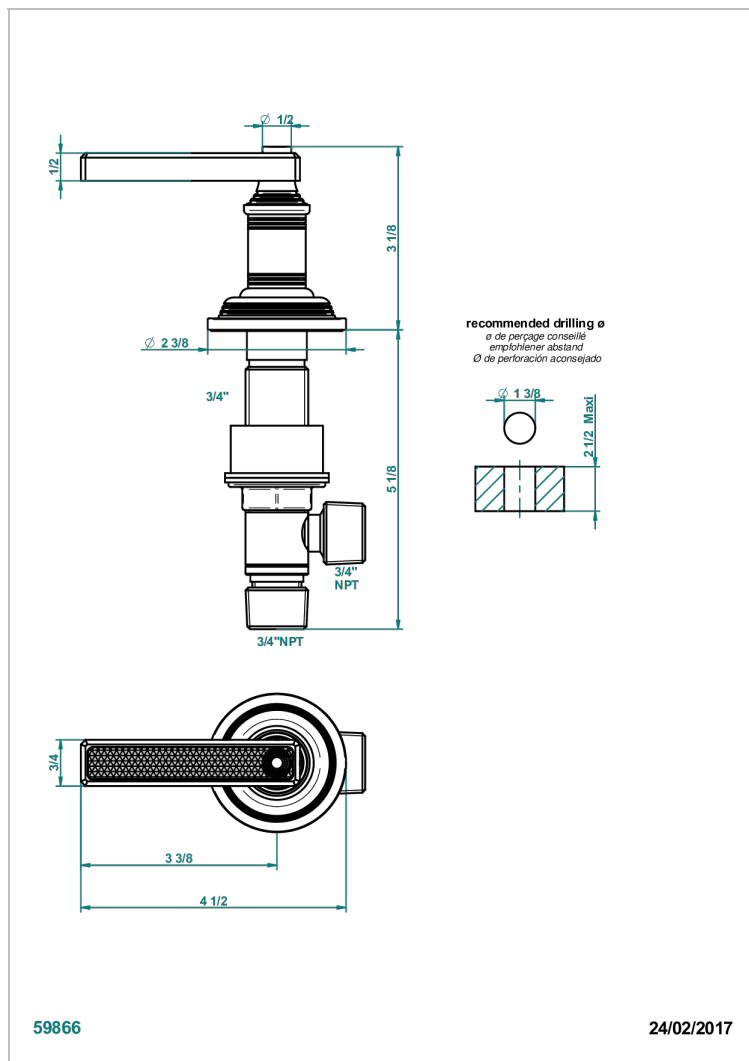

# WEST COAST WITH GUILLOCHE DECOR WITH LEVER

U9D-36/H

Rim mounted 3/4" valve, hot

## CHARACTERISTIC

- West coast with Guilloché decor with lever
- Rim mounted 3/4" valve, hot