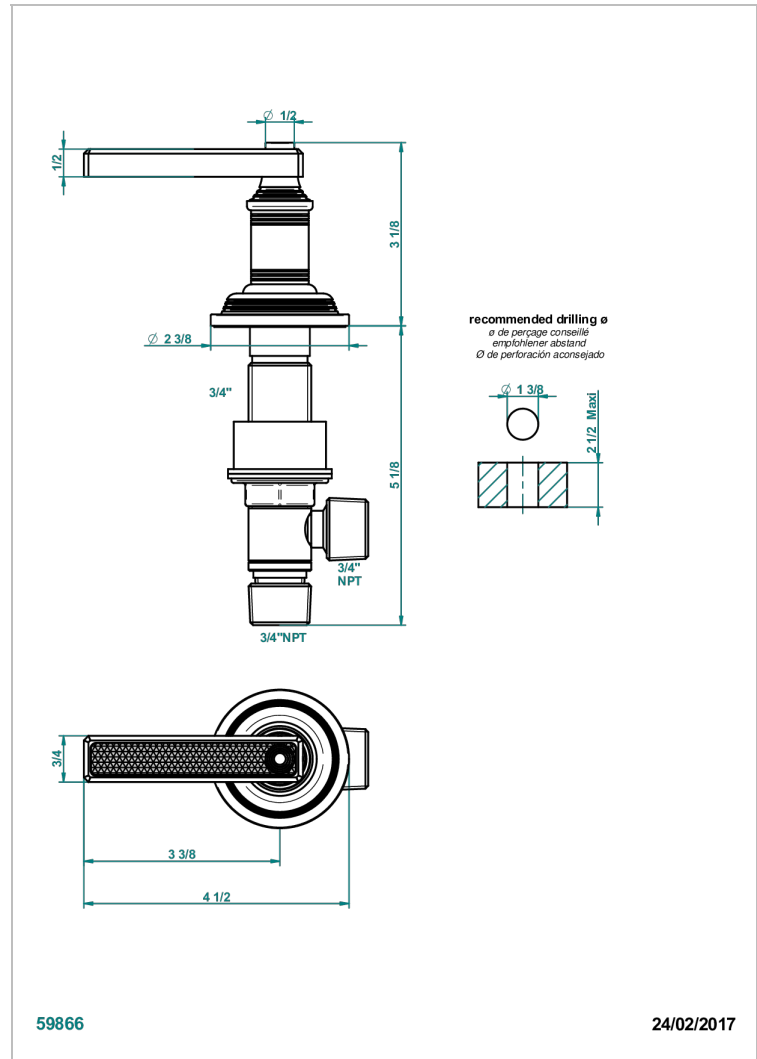

WEST COAST WITH GUILLOCHE DECOR WITH LEVER

U9D-36/H

Llave de paso sobre encimera 3/4" - caliente

THG[®]
PARIS

CARACTERÍSTICAS

- West coast with Guilloché decor with lever
- Llave de paso sobre encimera 3/4" - caliente