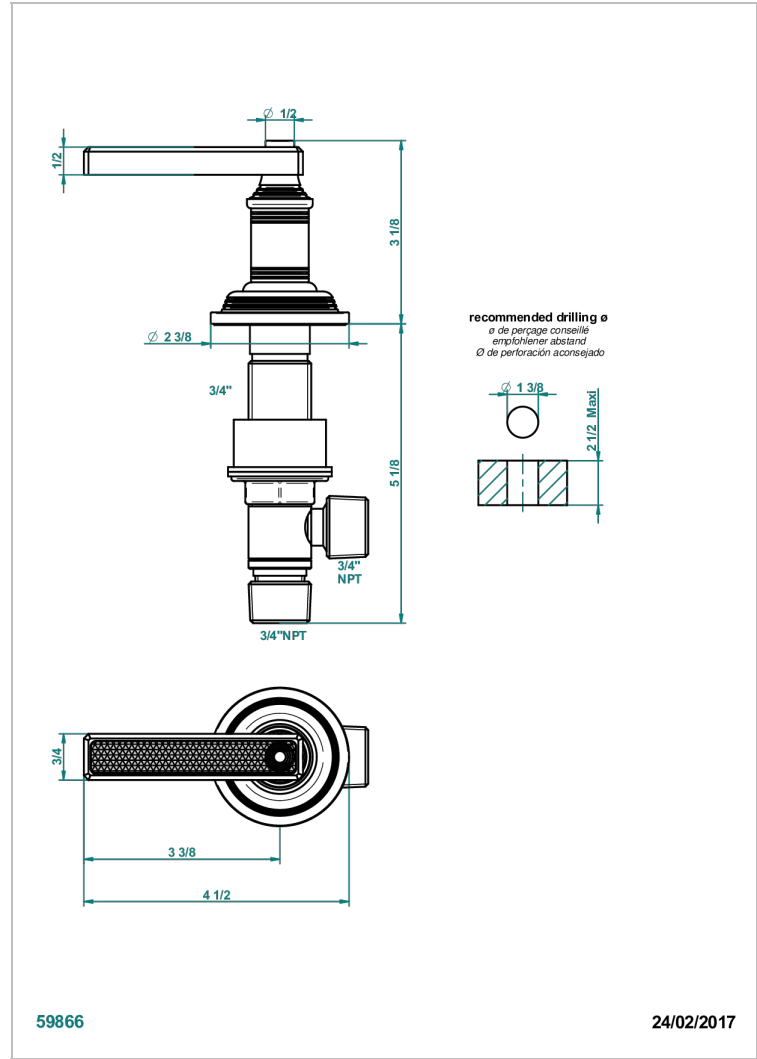

WEST COAST WITH GUILLOCHE DECOR WITH LEVER

U9D-36/H

Rim mounted 3/4" valve, hot

CHARACTERISTIC

- West coast with Guilloché decor with lever
- Rim mounted 3/4" valve, hot

AVAILABLE FINITIONS

Antique nickel - H28
Black ceram - D30
Blush PVD - H62
Brass color PVD - H49
Brown bronze color PVD - F33
Gold color PVD - H52