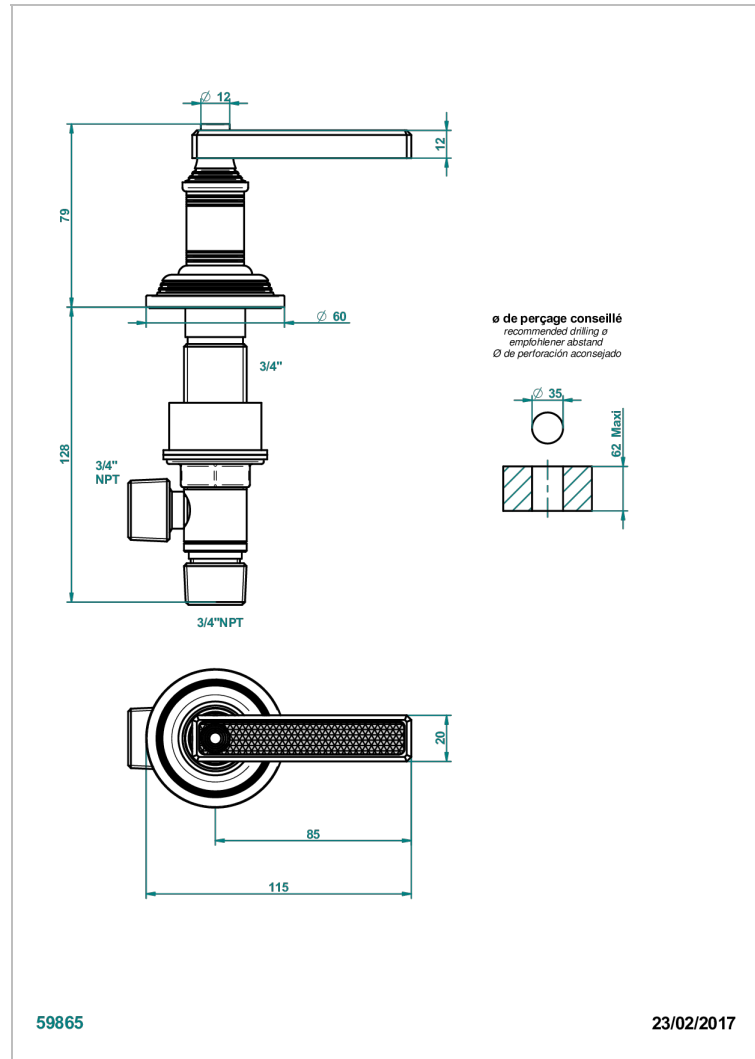

# WEST COAST WITH GUILLOCHE DECOR WITH LEVER HANDLES

U9D-36/CUS

3/4" deck valve with trim - Cold

## CHARACTERISTIC

- ASME : ASME A112.18.1-2011/CSA B125.1-11