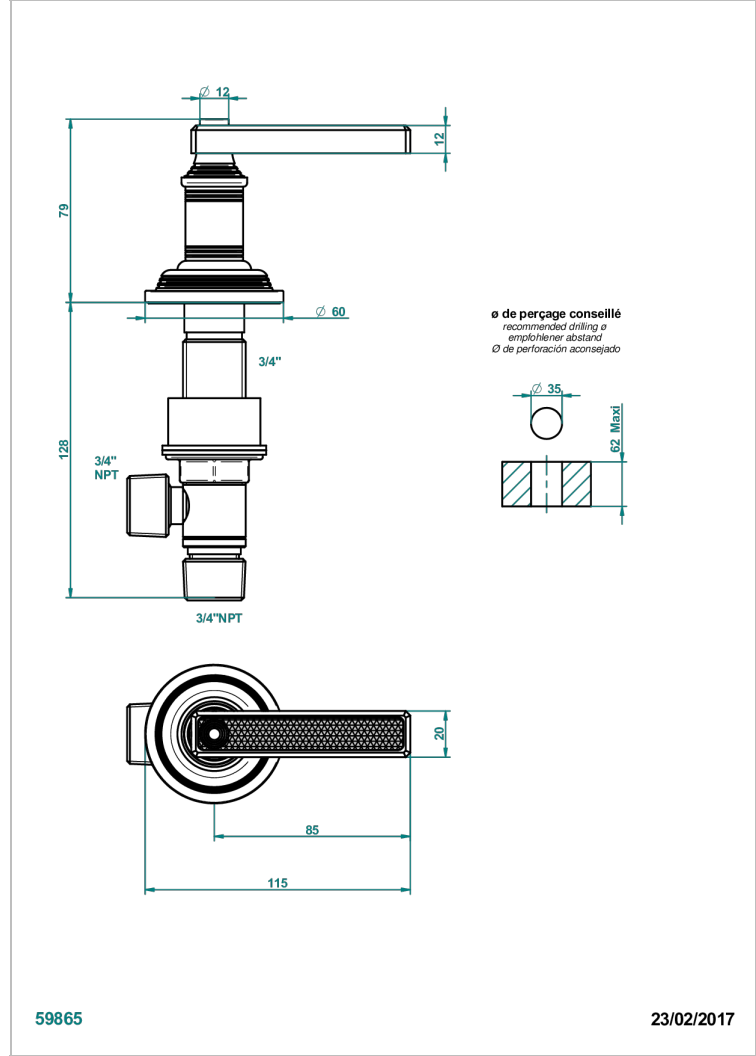

WEST COAST WITH GUILLOCHE DECOR WITH LEVER

U9D-36/C

Rim mounted 3/4" valve, cold

CHARACTERISTIC

- West coast with Guilloché decor with lever
- Rim mounted 3/4" valve, cold

AVAILABLE FINITIONS

Antique nickel - H28
Black ceram - D30
Blush PVD - H62
Brass color PVD - H49
Brown bronze color PVD - F33
Gold color PVD - H52