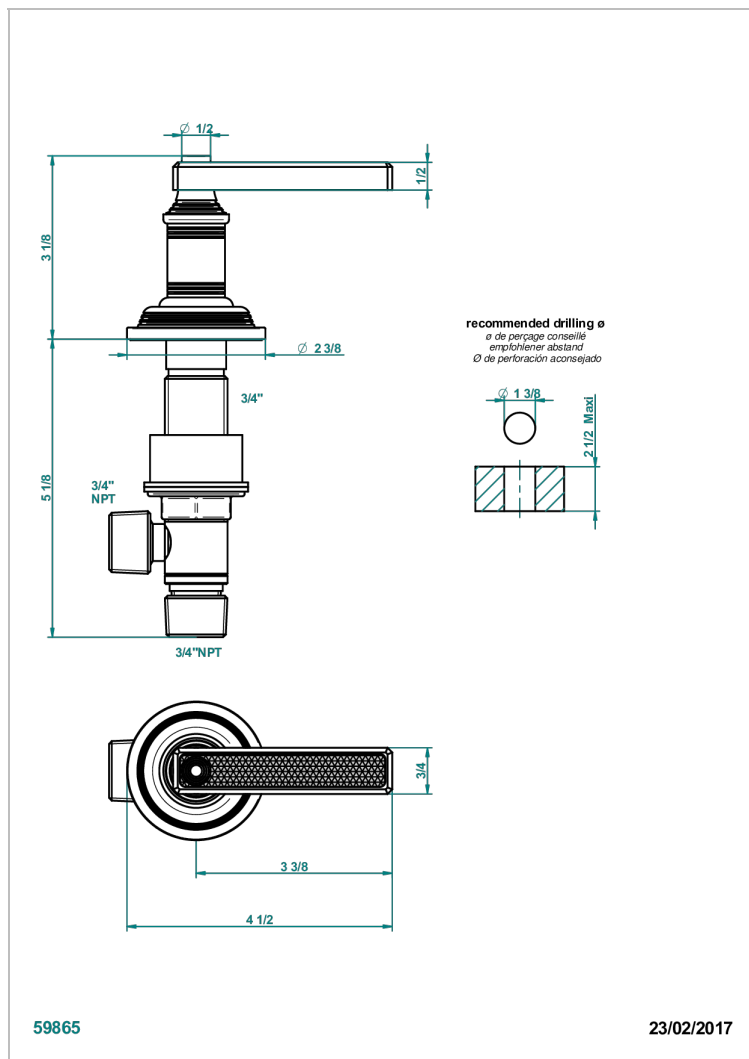

WEST COAST WITH GUILLOCHE DECOR WITH LEVER

U9D-36/C

Rim mounted 3/4" valve, cold

CHARACTERISTIC

- West coast with Guilloché decor with lever
- Rim mounted 3/4" valve, cold

AVAILABLE FINITIONS

Antique nickel - H28
Black ceram - D30
Blush PVD - H62
Brass color PVD - H49
Brown bronze color PVD - F33
Gold color PVD - H52