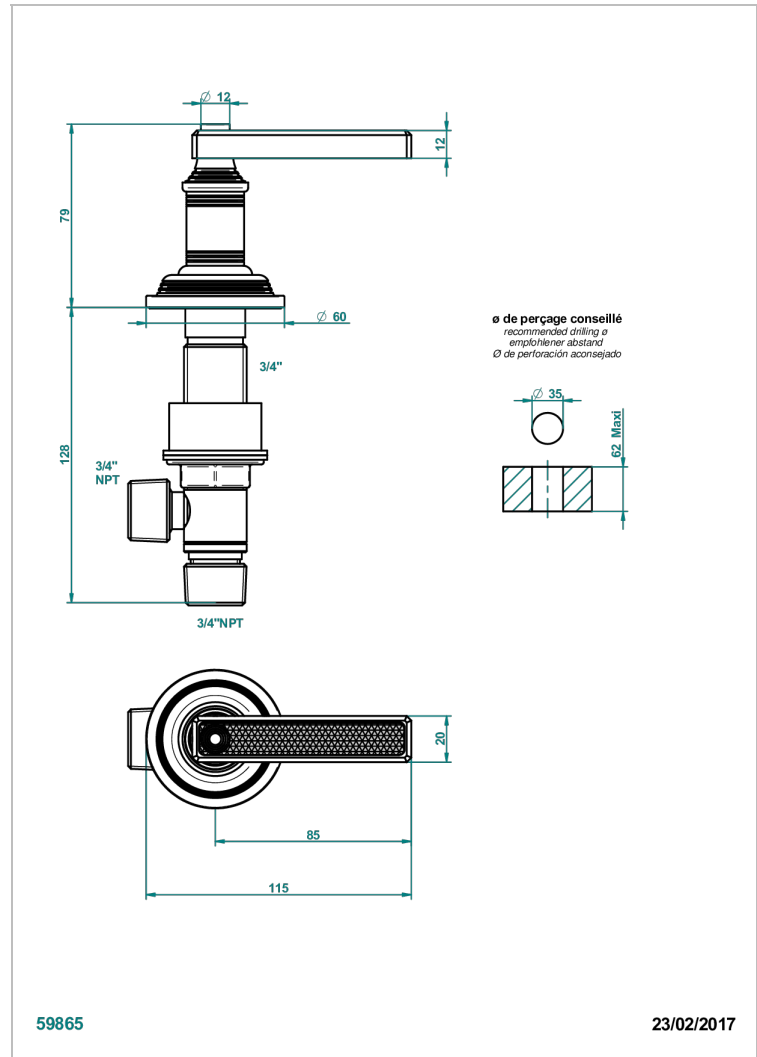

WEST COAST WITH GUILLOCHE DECOR WITH LEVER

U9D-36/C

Rim mounted 3/4" valve, cold

CHARACTERISTIC

- West coast with Guilloché decor with lever
- Rim mounted 3/4" valve, cold

AVAILABLE FINITIONS

Antique nickel - H28
Black ceram - D30
Blush PVD - H62
Brass color PVD - H49
Brown bronze color PVD - F33
Gold color PVD - H52