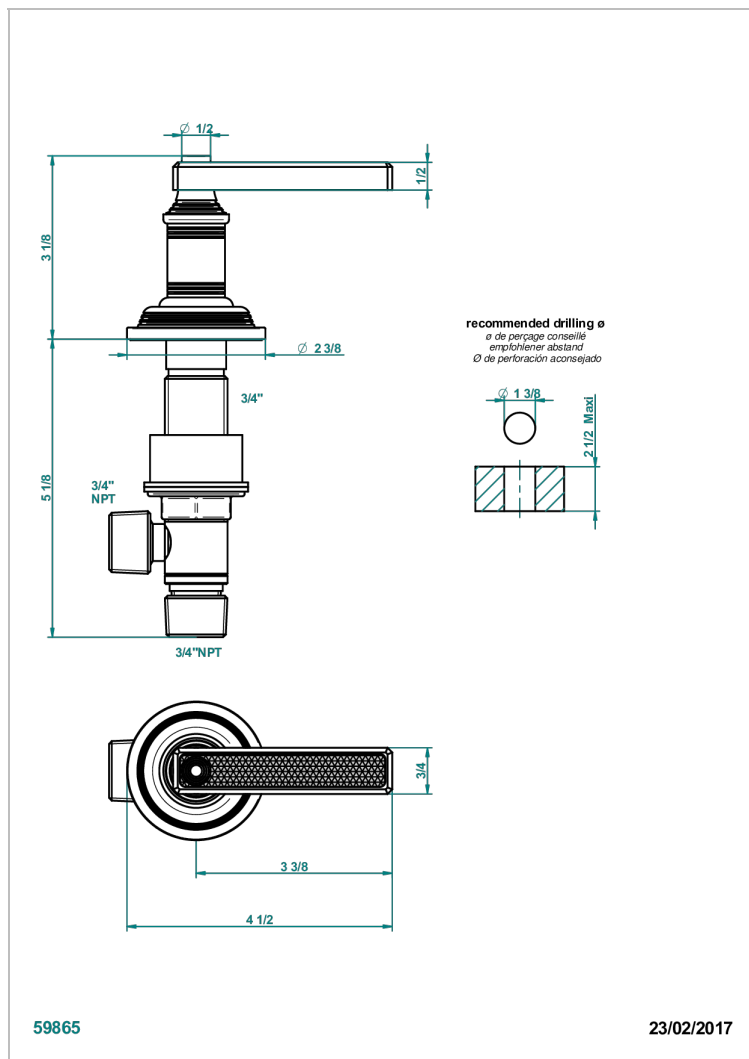

WEST COAST WITH GUILLOCHE DECOR WITH LEVER

U9D-36/C

Llave de paso sobre encimera 3/4"- frío

THG[®]
PARIS

CARACTERÍSTICAS

- West coast with Guilloché decor with lever
- Llave de paso sobre encimera 3/4"- frío