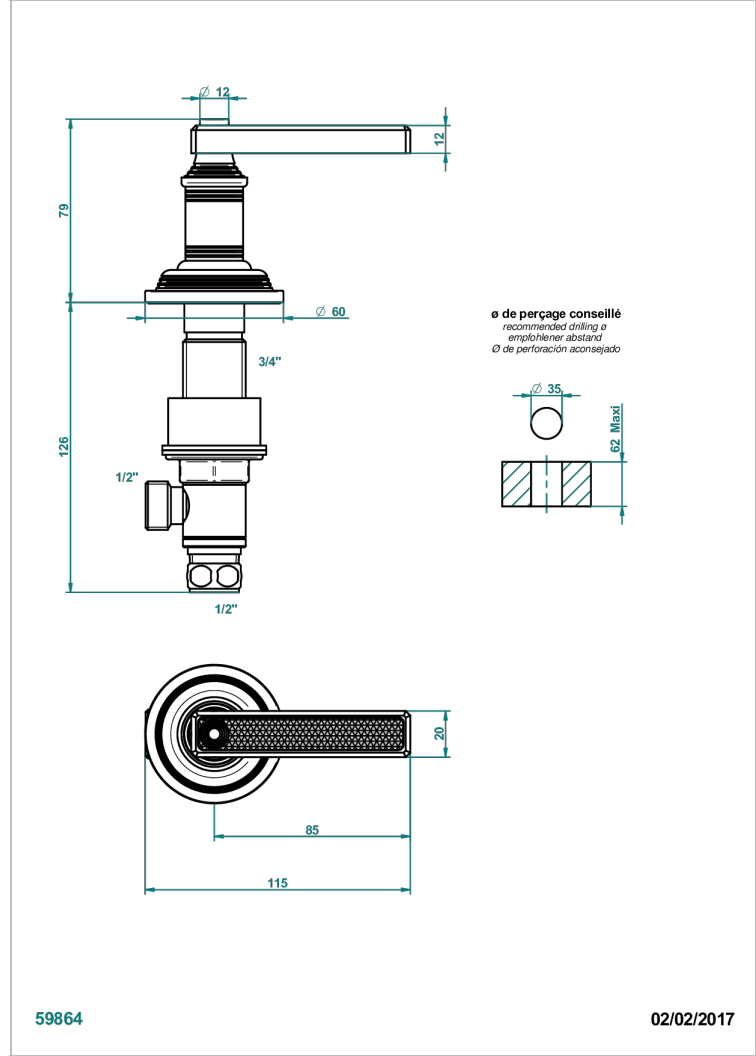

WEST COAST WITH GUILLOCHE DECOR WITH LEVER

U9D-35/C

Rim mounted 1/2" valve, cold

CHARACTERISTIC

- West coast with Guilloché decor with lever
- Rim mounted 1/2" valve, cold

AVAILABLE FINITIONS

Antique nickel - H28
Black ceram - D30
Blush PVD - H62
Brass color PVD - H49
Brown bronze color PVD - F33
Gold color PVD - H52