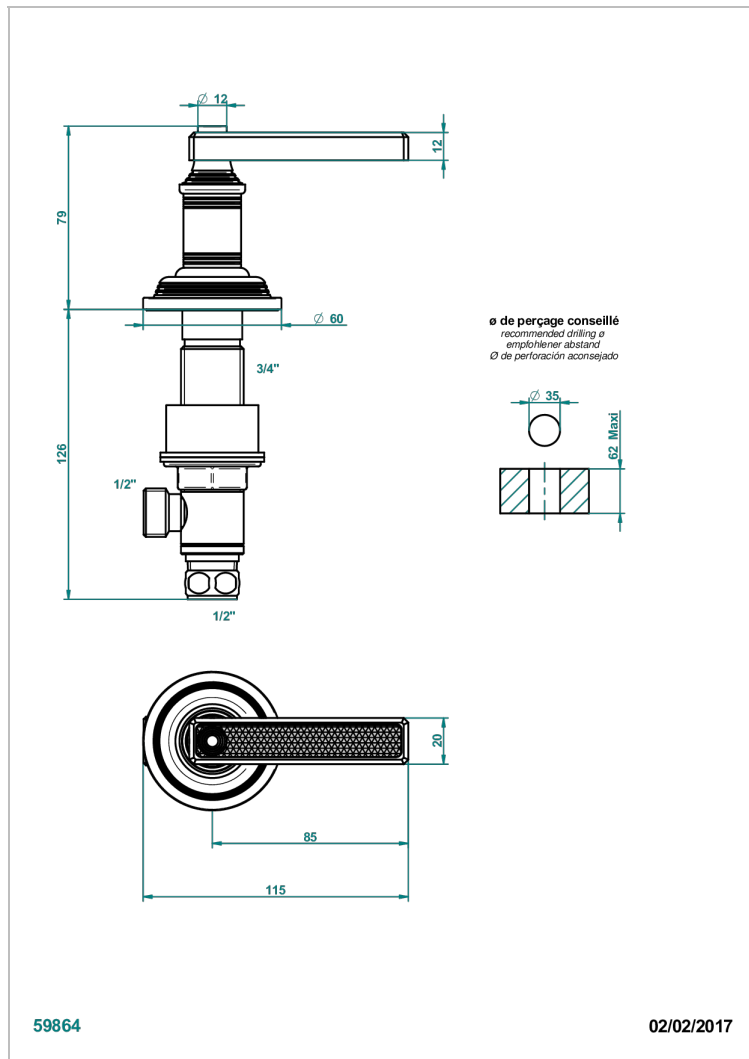

WEST COAST WITH GUILLOCHE DECOR WITH LEVER

U9D-35/C

Einbauventil zur Standmontage 1/2", Kalt

THG[®]
PARIS

EIGENSCHAFTEN

- West coast with Guilloché decor with lever
- Einbauventil zur Standmontage 1/2", Kalt