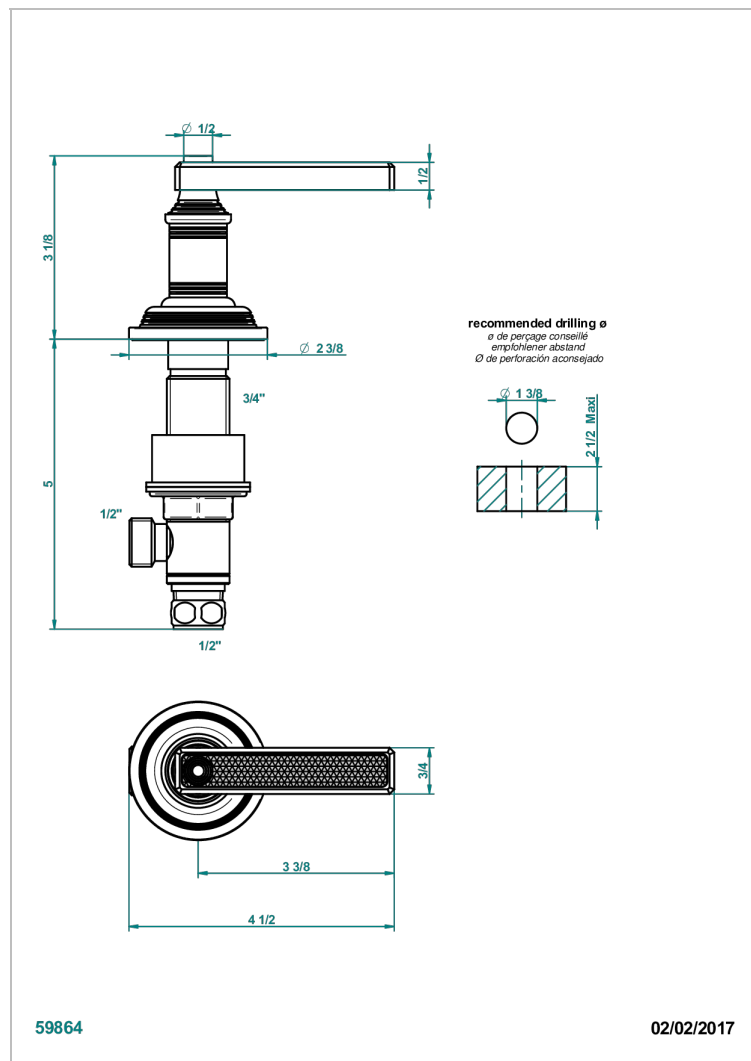

WEST COAST WITH GUILLOCHE DECOR WITH LEVER

U9D-35/C

Rim mounted 1/2" valve, cold

CHARACTERISTIC

- West coast with Guilloché decor with lever
- Rim mounted 1/2" valve, cold

AVAILABLE FINITIONS

Antique nickel - H28
Black ceram - D30
Blush PVD - H62
Brass color PVD - H49
Brown bronze color PVD - F33
Gold color PVD - H52