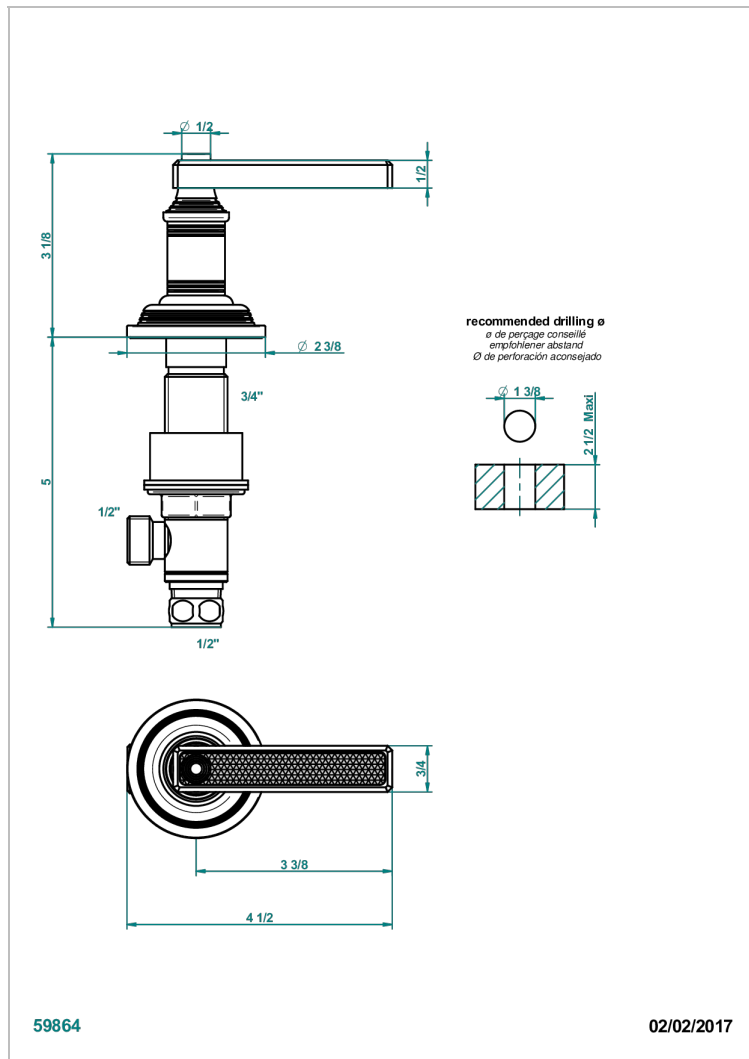

WEST COAST WITH GUILLOCHE DECOR WITH LEVER

U9D-35/C

Einbauventil zur Standmontage 1/2", Kalt

THG[®]
PARIS

EIGENSCHAFTEN

- West coast with Guilloché decor with lever
- Einbauventil zur Standmontage 1/2", Kalt