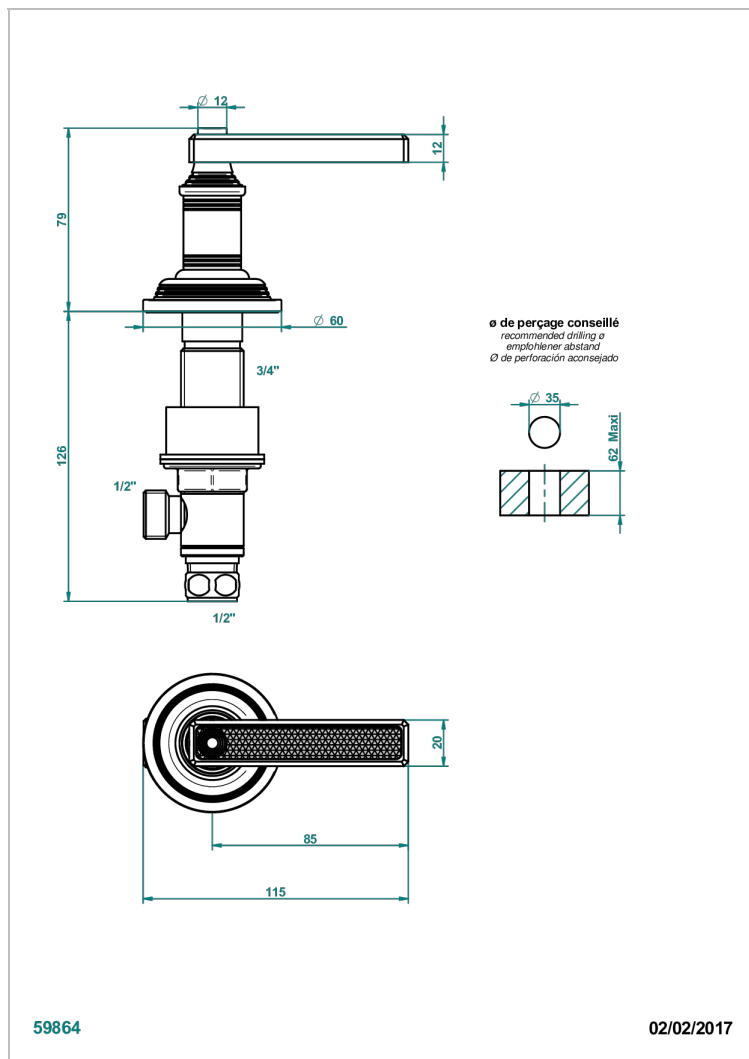

WEST COAST WITH GUILLOCHE DECOR WITH LEVER

U9D-35/C

Einbauventil zur Standmontage 1/2", Kalt

THG[®]
PARIS

EIGENSCHAFTEN

- West coast with Guilloché decor with lever
- Einbauventil zur Standmontage 1/2", Kalt