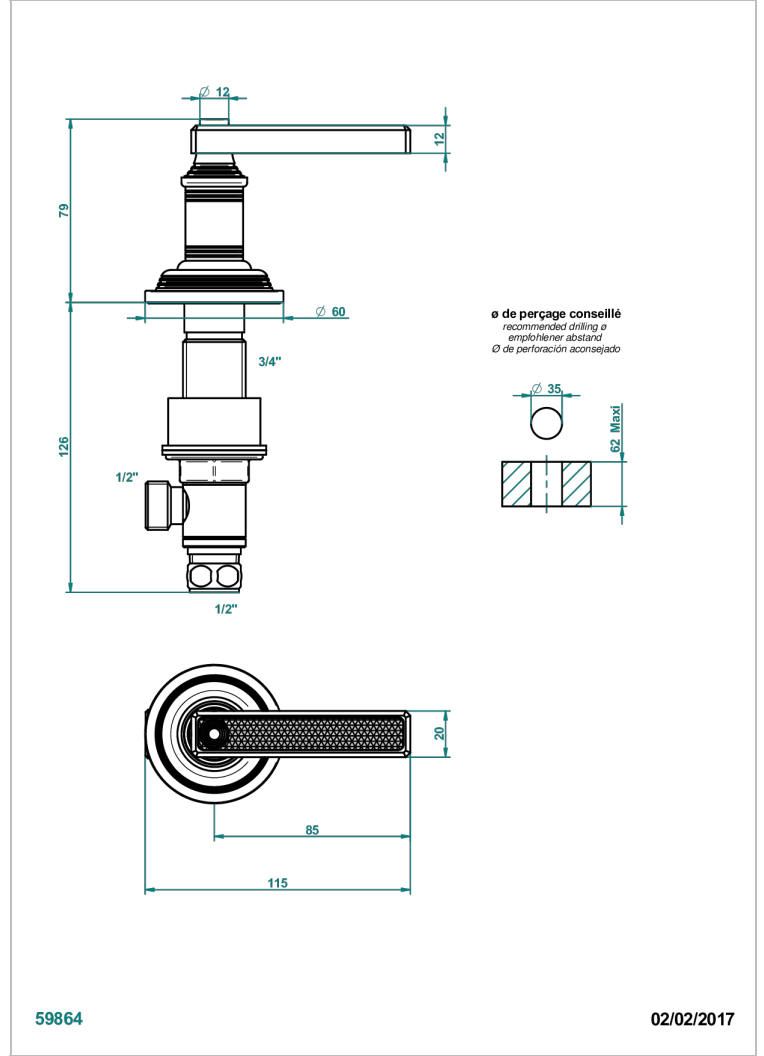

WEST COAST WITH GUILLOCHE DECOR WITH LEVER

U9D-35/C

3/4"台式阀, 冷水阀

特色

- West coast with Guilloché decor with lever
- 3/4"台式阀, 冷水阀

可选饰面

Black ceram - D30
Blush PVD - H62
Graphite PVD - H64
Matt Umber PVD - H67
Matt blush PVD - H60
Matt graphite PVD - H65