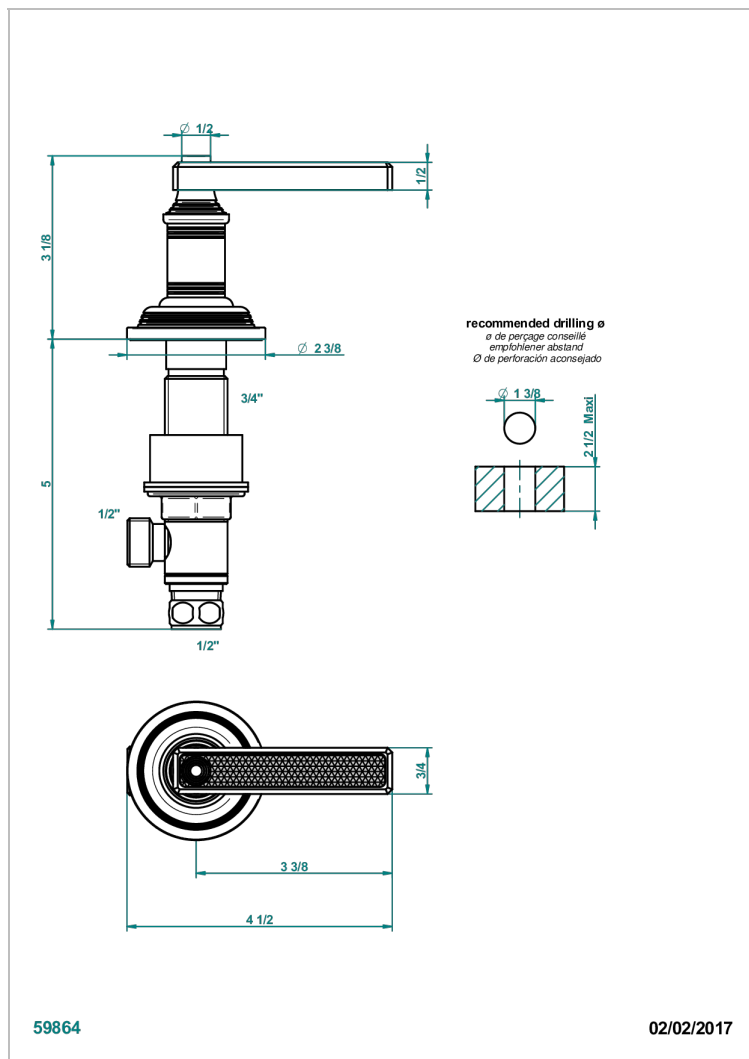

WEST COAST WITH GUILLOCHE DECOR WITH LEVER

U9D-35/C

Einbauventil zur Standmontage 1/2", Kalt

THG[®]
PARIS

EIGENSCHAFTEN

- West coast with Guilloché decor with lever
- Einbauventil zur Standmontage 1/2", Kalt