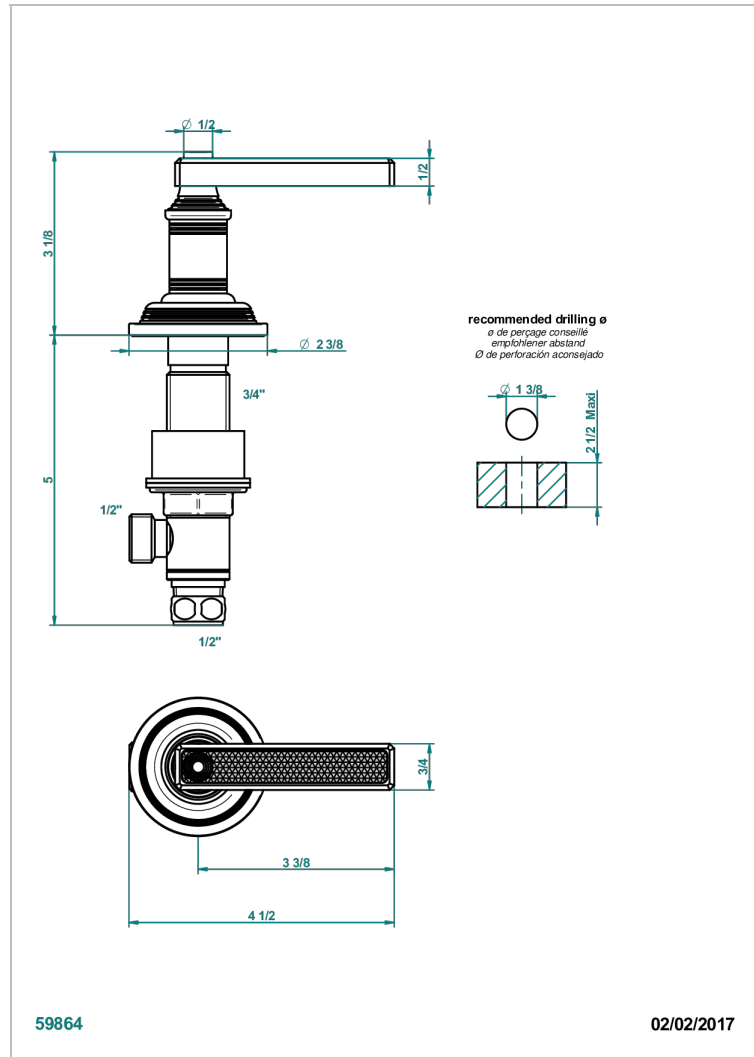

WEST COAST WITH GUILLOCHE DECOR WITH LEVER

U9D-35/C

3/4"台式阀, 冷水阀

特色

- West coast with Guilloché decor with lever
- 3/4"台式阀, 冷水阀

可选饰面

Black ceram - D30
Blush PVD - H62
Graphite PVD - H64
Matt Umber PVD - H67
Matt blush PVD - H60
Matt graphite PVD - H65