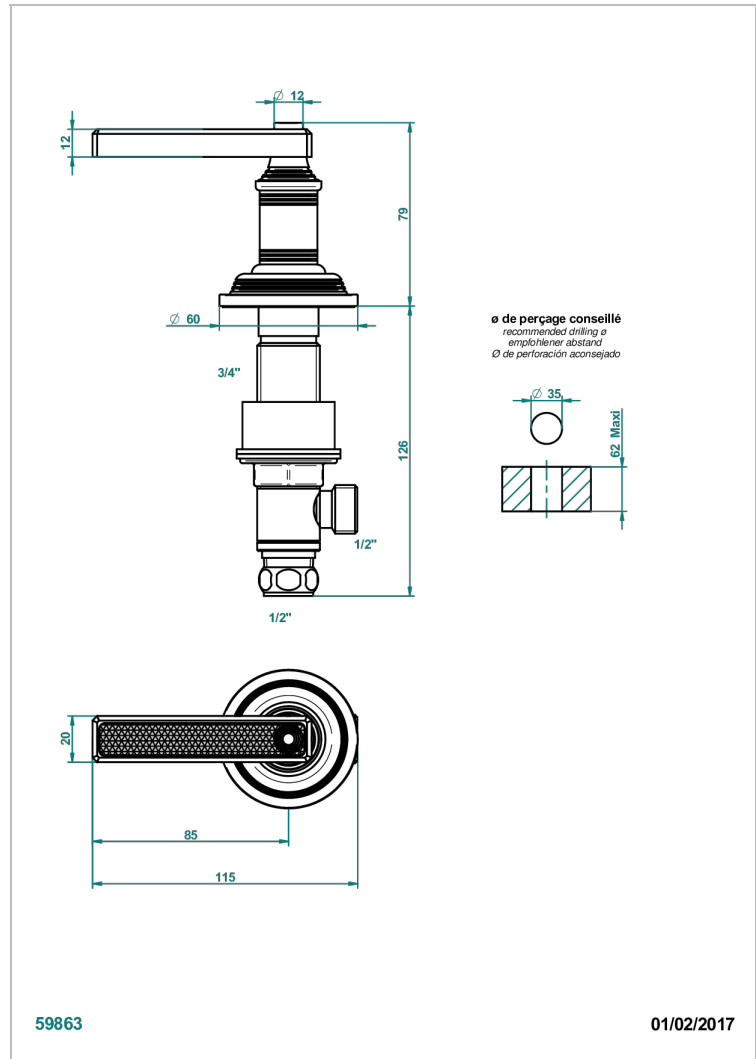

WEST COAST WITH GUILLOCHE DECOR WITH LEVER

U9D-35/H

Einbauventil zur Standmontage 1/2", warm

THG[®]
PARIS

EIGENSCHAFTEN

- West coast with Guilloché decor with lever
- Einbauventil zur Standmontage 1/2", warm