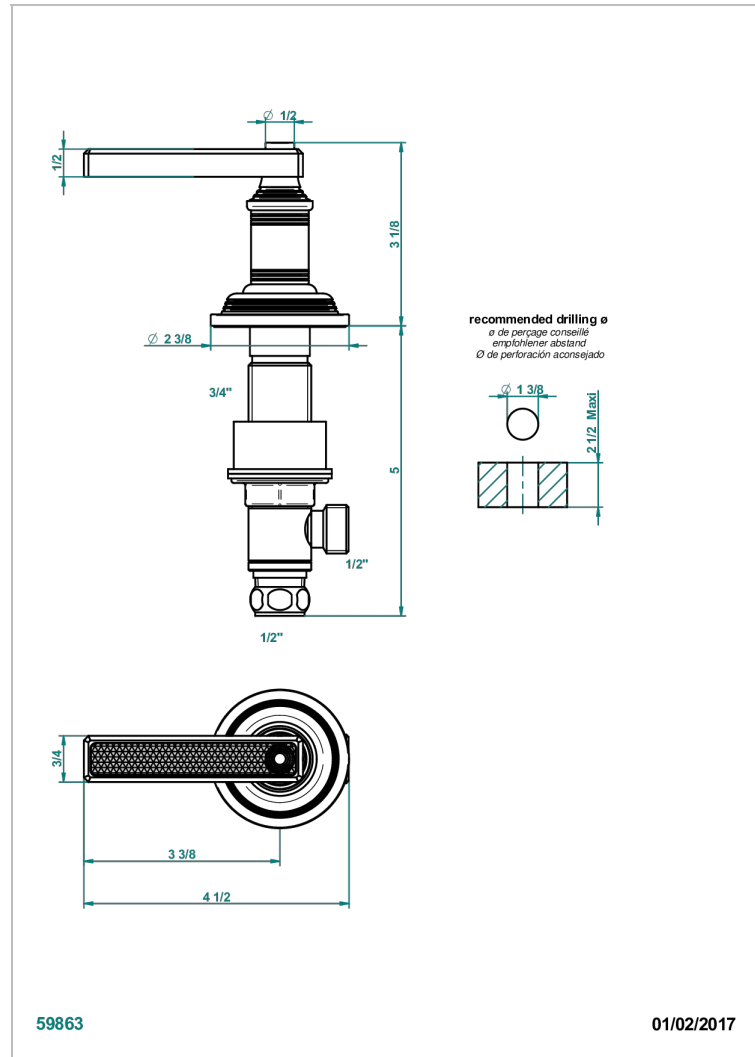

WEST COAST WITH GUILLOCHE DECOR WITH LEVER

U9D-35/H

Einbauventil zur Standmontage 1/2", warm

THG[®]
PARIS

EIGENSCHAFTEN

- West coast with Guilloché decor with lever
- Einbauventil zur Standmontage 1/2", warm