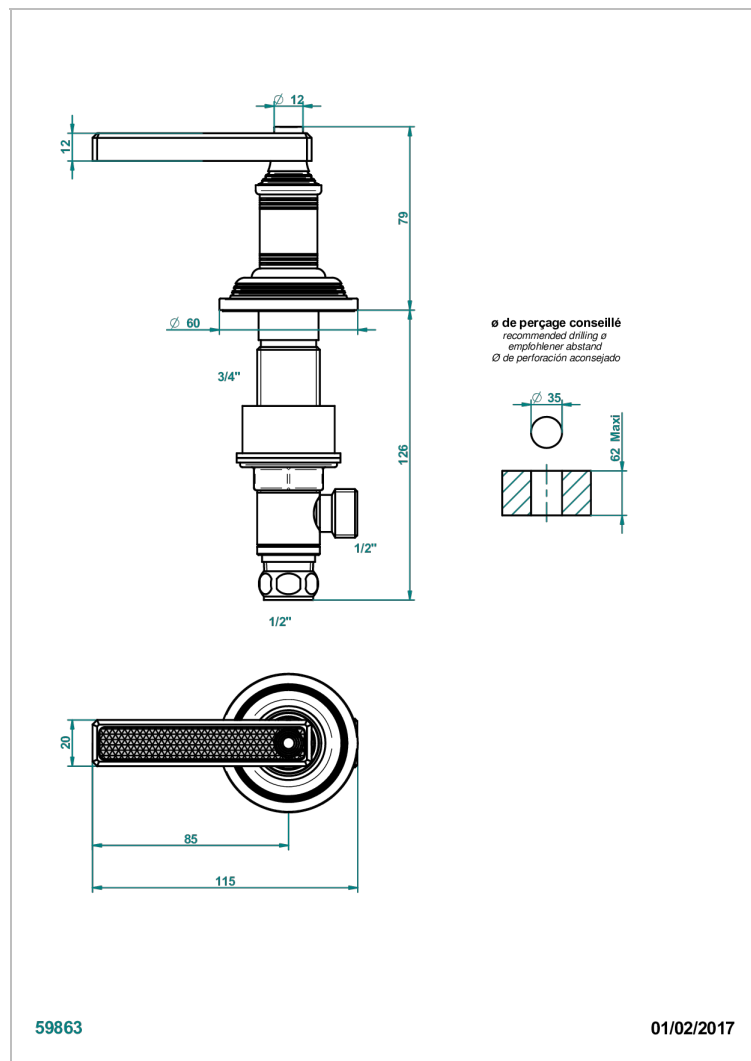

# WEST COAST WITH GUILLOCHE DECOR WITH LEVER

U9D-35/H

Rim mounted 1/2" valve, hot

## CHARACTERISTIC

- West coast with Guilloché decor with lever
- Rim mounted 1/2" valve, hot