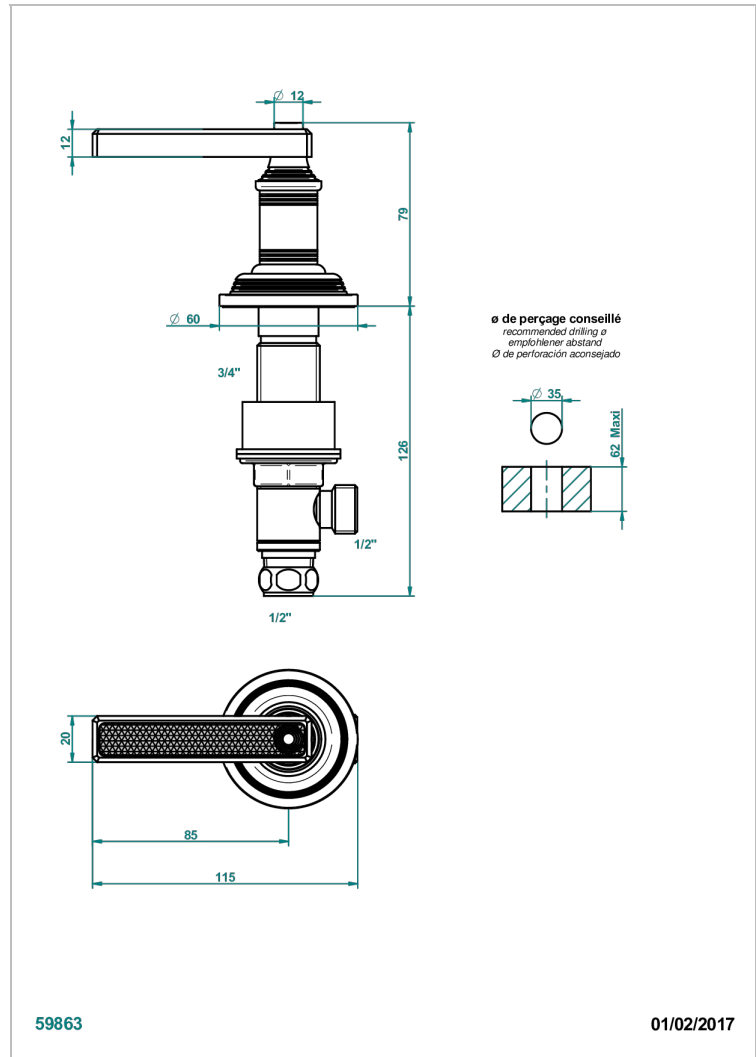

WEST COAST WITH GUILLOCHE DECOR WITH LEVER

U9D-35/H

Einbauventil zur Standmontage 1/2", warm

THG[®]
PARIS

EIGENSCHAFTEN

- West coast with Guilloché decor with lever
- Einbauventil zur Standmontage 1/2", warm