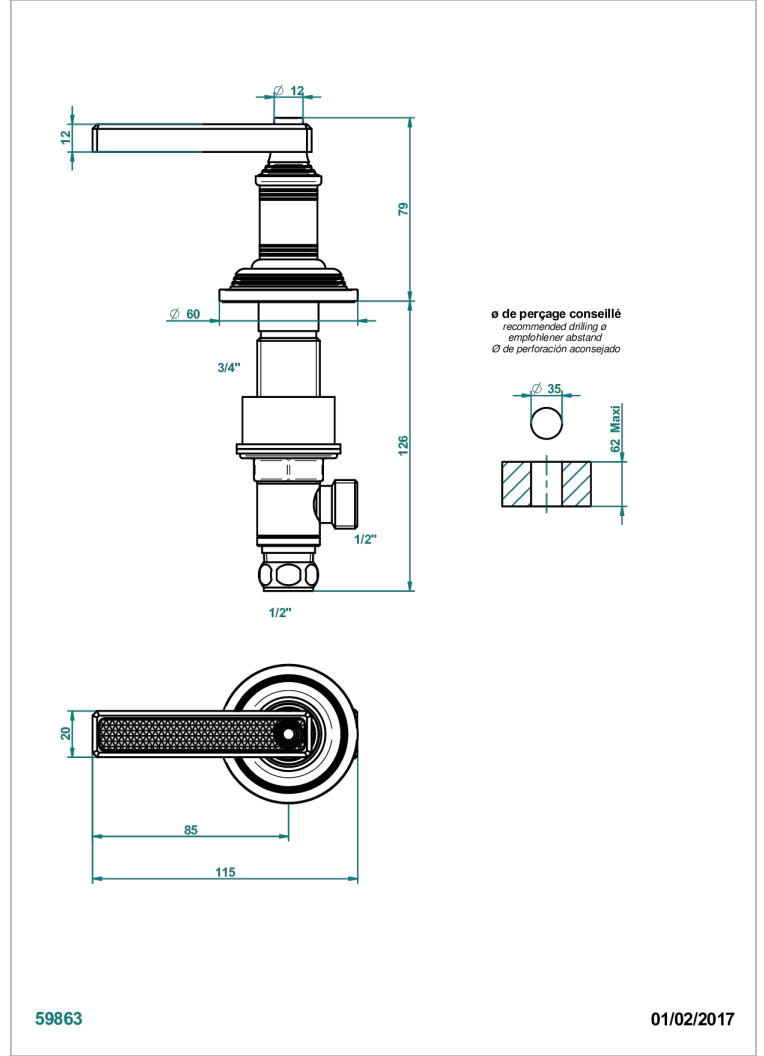

# WEST COAST WITH GUILLOCHE DECOR WITH LEVER

U9D-35/H

1/2"台式阀, 热水阀

## 特色

- West coast with Guilloché decor with lever
- 1/2"台式阀, 热水阀