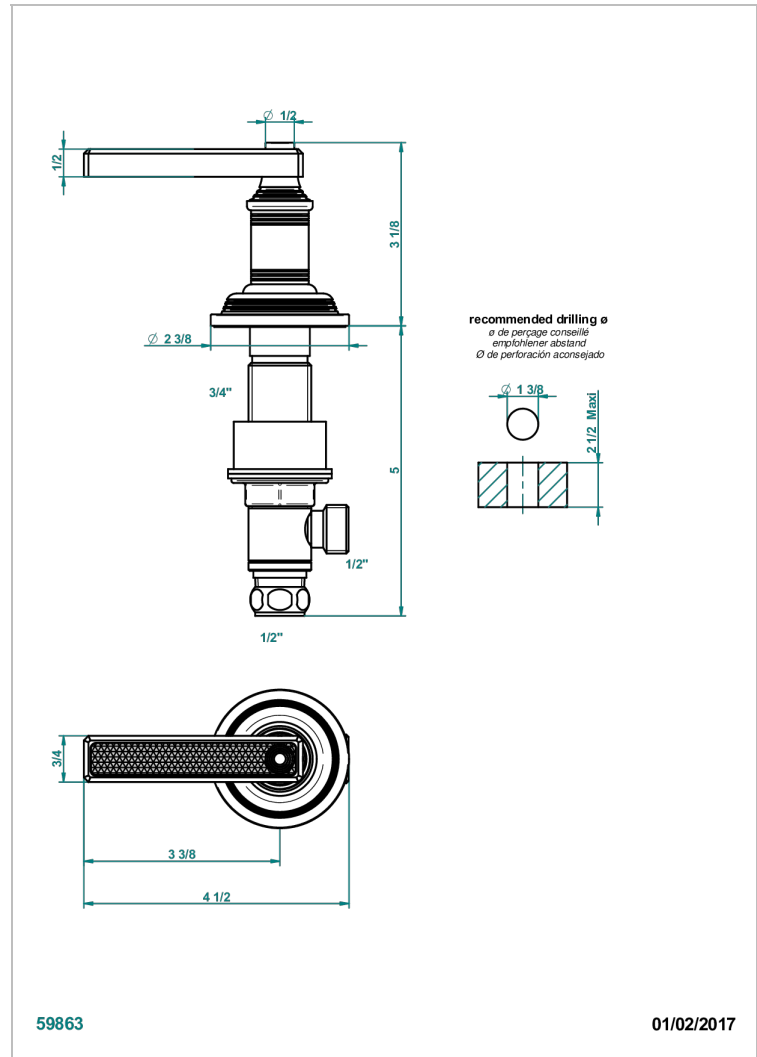

# WEST COAST WITH GUILLOCHE DECOR WITH LEVER

U9D-35/H

Rim mounted 1/2" valve, hot

THG<sup>®</sup>  
PARIS

## CHARACTERISTIC

- West coast with Guilloché decor with lever
- Rim mounted 1/2" valve, hot