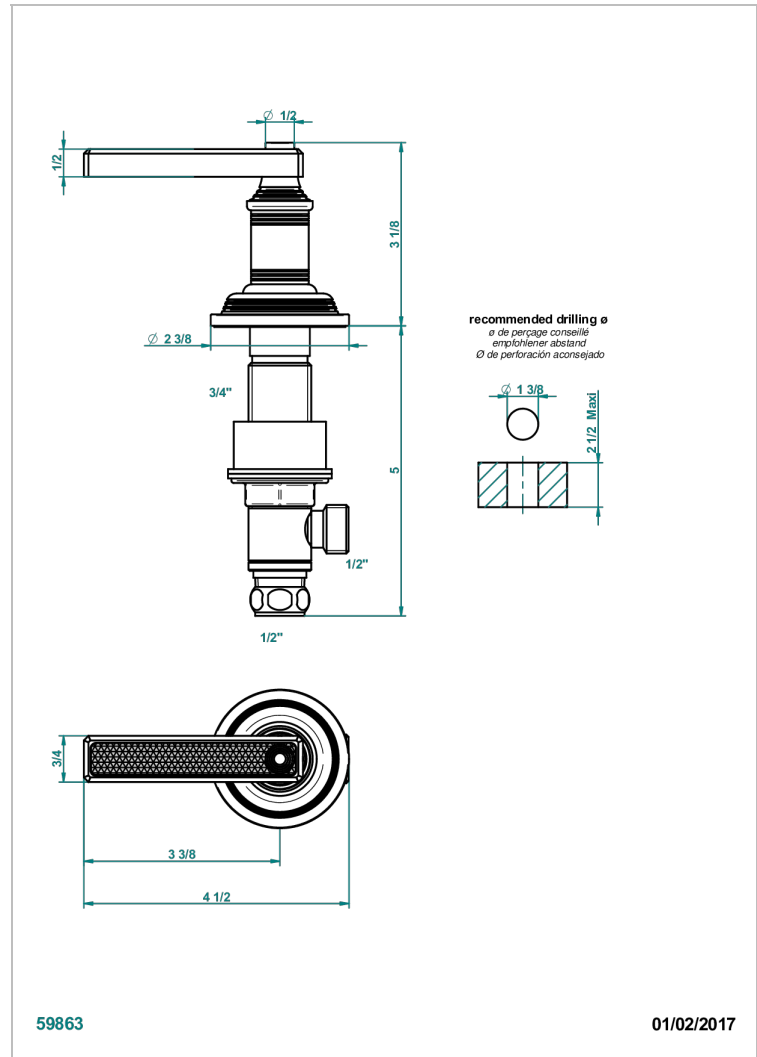

WEST COAST WITH GUILLOCHE DECOR WITH LEVER

U9D-35/H

Einbauventil zur Standmontage 1/2", warm

THG[®]
PARIS

EIGENSCHAFTEN

- West coast with Guilloché decor with lever
- Einbauventil zur Standmontage 1/2", warm