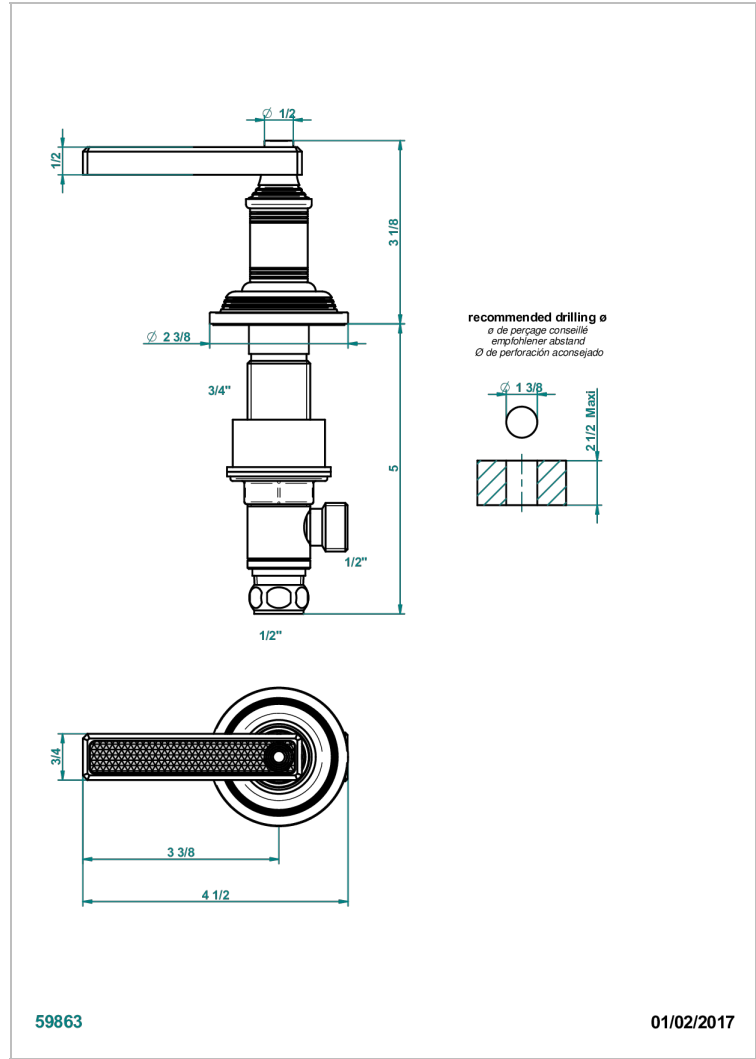

WEST COAST WITH GUILLOCHE DECOR WITH LEVER

U9D-35/H

1/2"台式阀, 热水阀

特色

- West coast with Guilloché decor with lever
- 1/2"台式阀, 热水阀

可选饰面

Black ceram - D30
Blush PVD - H62
Graphite PVD - H64
Matt Umber PVD - H67
Matt blush PVD - H60
Matt graphite PVD - H65