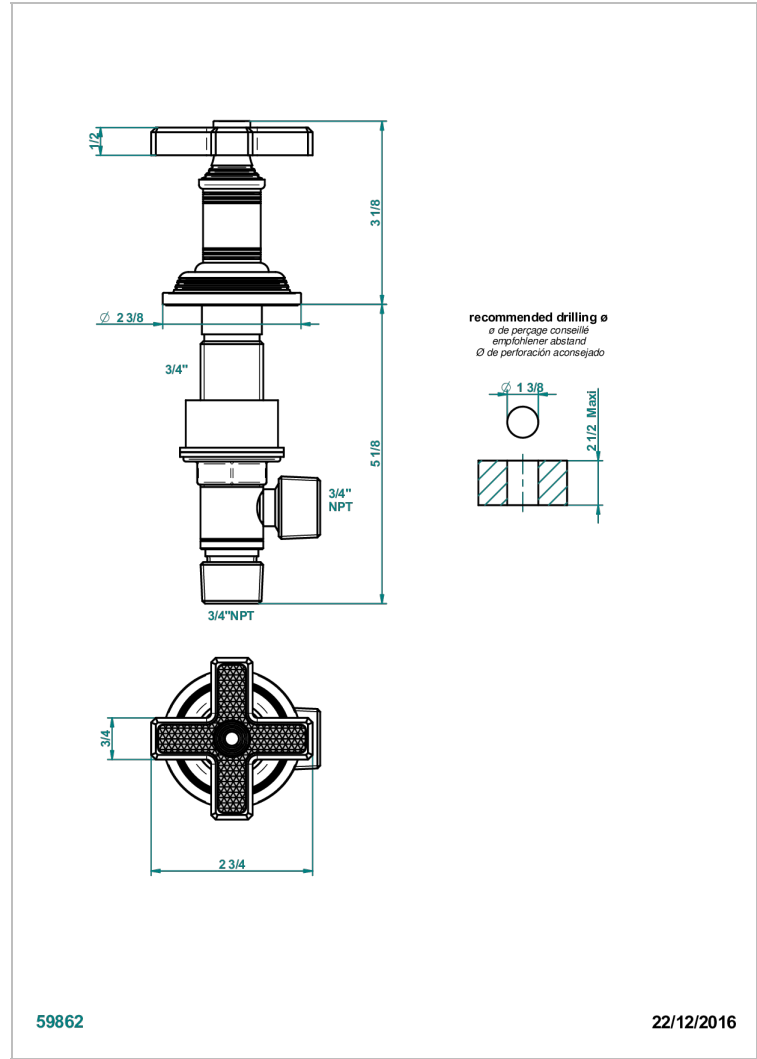

WEST COAST WITH GUILLOCHE DECOR

U9C-36/US

3/4" deck valve with trim

59862

22/12/2016

CHARACTERISTIC

- ASME : ASME A112.18.1-2011/CSA B125.1-11

STANDARDS