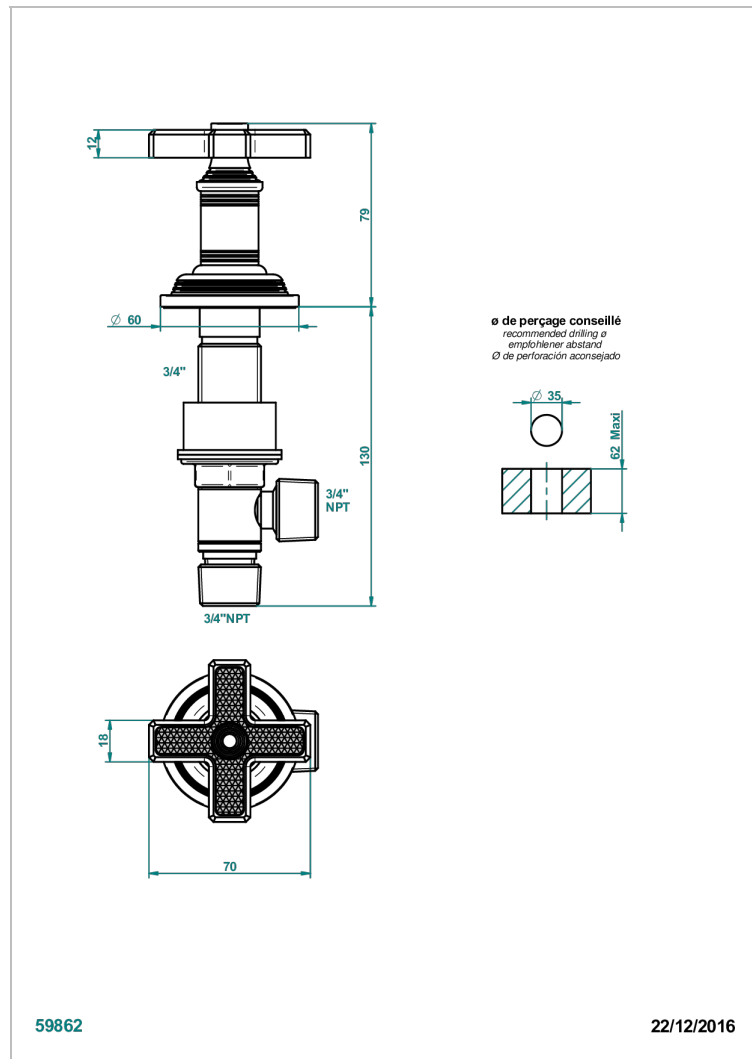

# WEST COAST WITH GUILLOCHE DECOR

U9C-36

Rim mounted 3/4" valve

## CHARACTERISTIC

- West coast with Guilloché decor
- Rim mounted 3/4" valve