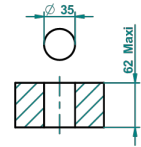

WEST COAST WITH GUILLOCHE DECOR

U9C-36

Einbauventil zur Standmontage 3/4"

THG®
PARIS

59862

22/12/2016

EIGENSCHAFTEN

- West coast with Guilloché decor
- Einbauventil zur Standmontage 3/4"

VERFÜGBARE OBERFLÄCHEN

Altnickel - H28
Blassgold - F30
Blassgold matt unlackiert - F31
Bronze hell - D01
Chrom - A02
Chrom matt - C02

Gold - F01
Gold matt - F07
Kupfer altrot matt lackiert - H07
Mattschwarz keramik - D30
Natural smoked Brass - A13
Nickel matt - C01

Polished chrome with gold inlay - GA1
Pvd blush - H62
Pvd blush matt - H60
Pvd bronze braun - F33
Pvd bronze braun matt - F34
Pvd gold - H52

Pvd gold matt - H53
Pvd graphite - H64
Pvd graphite matt - H65
Pvd messing - H49
Pvd messing matt - H50
Pvd nickel - H55

Pvd nickel matt - H56
Pvd umber - H66
Pvd umber matt - H67
Silbernichel - B01