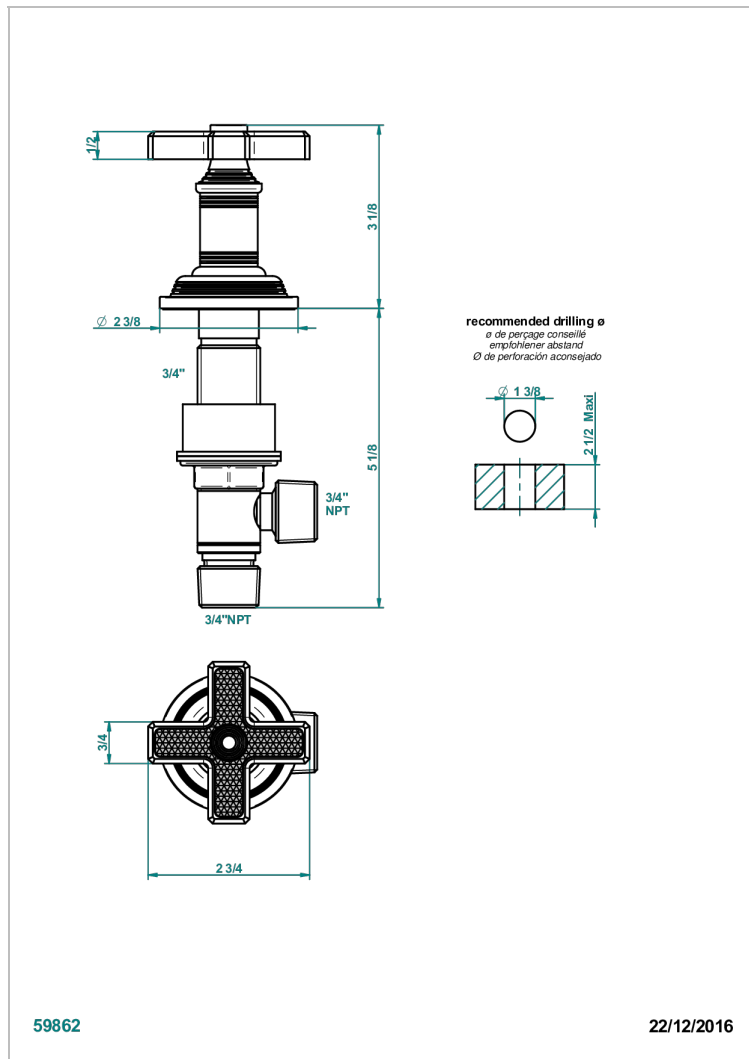

# WEST COAST WITH GUILLOCHE DECOR

U9C-36

Rim mounted 3/4" valve

## CHARACTERISTIC

- West coast with Guilloché decor
- Rim mounted 3/4" valve