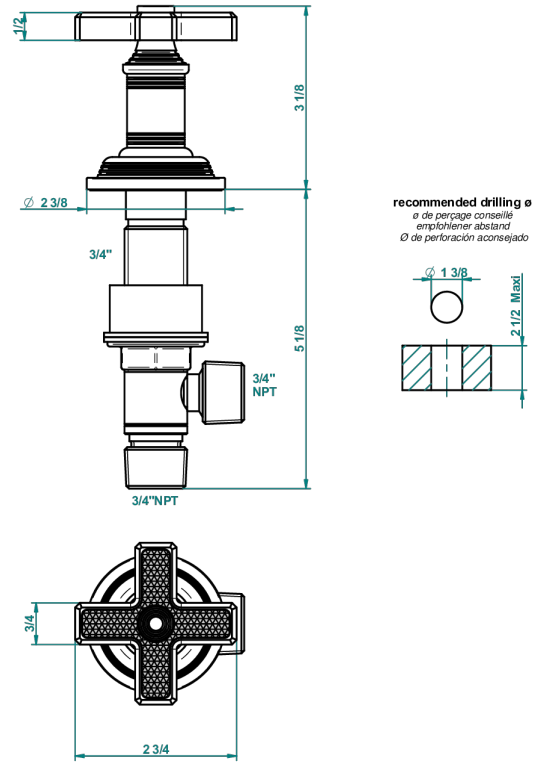

# WEST COAST WITH GUILLOCHE DECOR

U9C-36

Einbauventil zur Standmontage 3/4"

THG<sup>®</sup>  
PARIS

59862

22/12/2016

## EIGENSCHAFTEN

- West coast with Guilloché decor
- Einbauventil zur Standmontage 3/4"