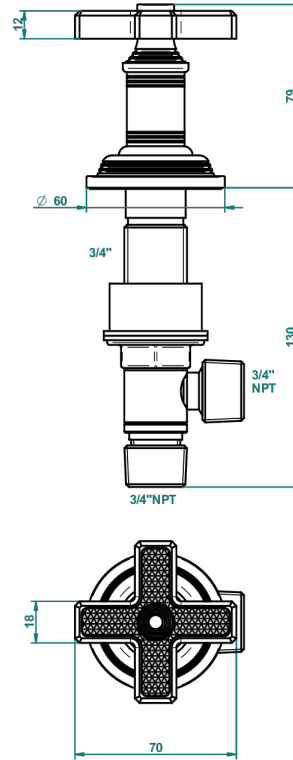

WEST COAST WITH GUILLOCHE DECOR

U9C-36

Rim mounted 3/4" valve

THG®
PARIS

59862

22/12/2016

CHARACTERISTIC

- West coast with Guilloché decor
- Rim mounted 3/4" valve

AVAILABLE FINITIONS

Antique nickel - H28
Black ceram - D30
Blush PVD - H62
Brass color PVD - H49
Brown bronze color PVD - F33
Gold color PVD - H52

Graphite PVD - H64
Lacquered light bronze - D01
Matt Umber PVD - H67
Matt blush PVD - H60
Matt brass color PVD - H50
Matt brown bronze color PVD - F34

Matt chrome - C02
Matt gold - F07
Matt gold color PVD - H53
Matt graphite PVD - H65
Matt nickel (color finish) - C01
Matt nickel color PVD - H56

Natural smoked Brass - A13
Nickel color PVD - H55
Polished chrome (color finish) - A02
Polished chrome with gold inlay - GA1
Polished gold (color finish) - F01
Polished nickel - B01

Soft gold - F30
Soft matt gold - F31
Umber PVD - H66
Varnished matt antique red copper
(color finish) - H07