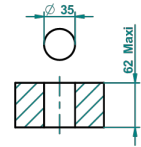

WEST COAST WITH GUILLOCHE DECOR

U9C-36

Rim mounted 3/4" valve

THG®
PARIS

59862

22/12/2016

CHARACTERISTIC

- West coast with Guilloché decor
- Rim mounted 3/4" valve

AVAILABLE FINITIONS

Antique nickel - H28
Black ceram - D30
Blush PVD - H62
Brass color PVD - H49
Brown bronze color PVD - F33
Gold color PVD - H52

Graphite PVD - H64
Lacquered light bronze - D01
Matt Umber PVD - H67
Matt blush PVD - H60
Matt brass color PVD - H50
Matt brown bronze color PVD - F34

Matt chrome - C02
Matt gold - F07
Matt gold color PVD - H53
Matt graphite PVD - H65
Matt nickel (color finish) - C01
Matt nickel color PVD - H56

Natural smoked Brass - A13
Nickel color PVD - H55
Polished chrome (color finish) - A02
Polished chrome with gold inlay - GA1
Polished gold (color finish) - F01
Polished nickel - B01

Soft gold - F30
Soft matt gold - F31
Umber PVD - H66
Varnished matt antique red copper
(color finish) - H07