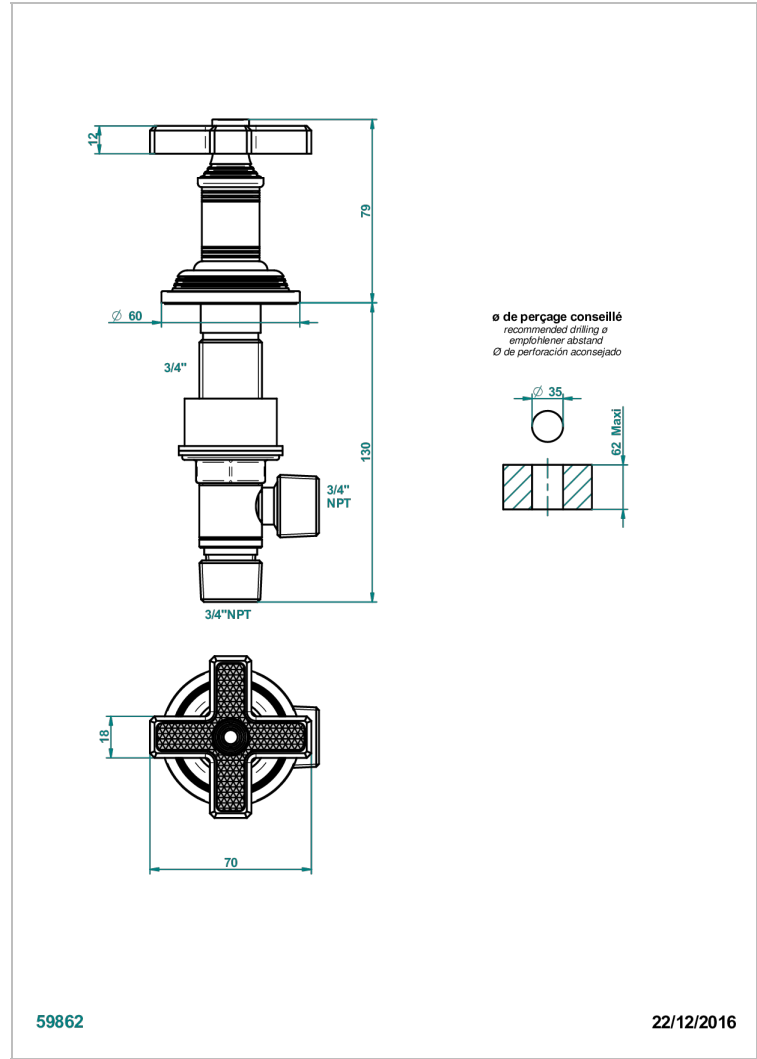

WEST COAST WITH GUILLOCHE DECOR

U9C-36

莲蓬头臂，长

特色

- West coast with Guilloché decor
- 莲蓬头臂，长

可选饰面

Black ceram - D30
Blush PVD - H62
Graphite PVD - H64
Matt Umber PVD - H67
Matt blush PVD - H60
Matt graphite PVD - H65