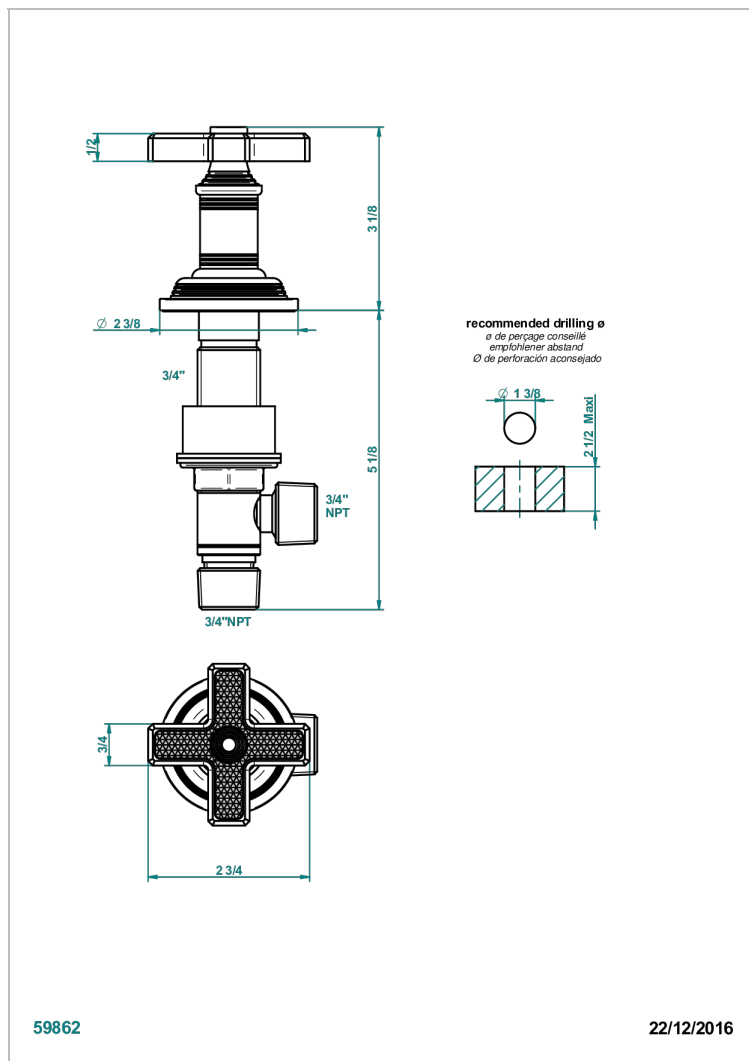

WEST COAST WITH GUILLOCHE DECOR

U9C-36

Rim mounted 3/4" valve

CHARACTERISTIC

- West coast with Guilloché decor
- Rim mounted 3/4" valve

AVAILABLE FINITIONS

Antique nickel - H28
 Black ceram - D30
 Blush PVD - H62
 Brass color PVD - H49
 Brown bronze color PVD - F33
 Gold color PVD - H52