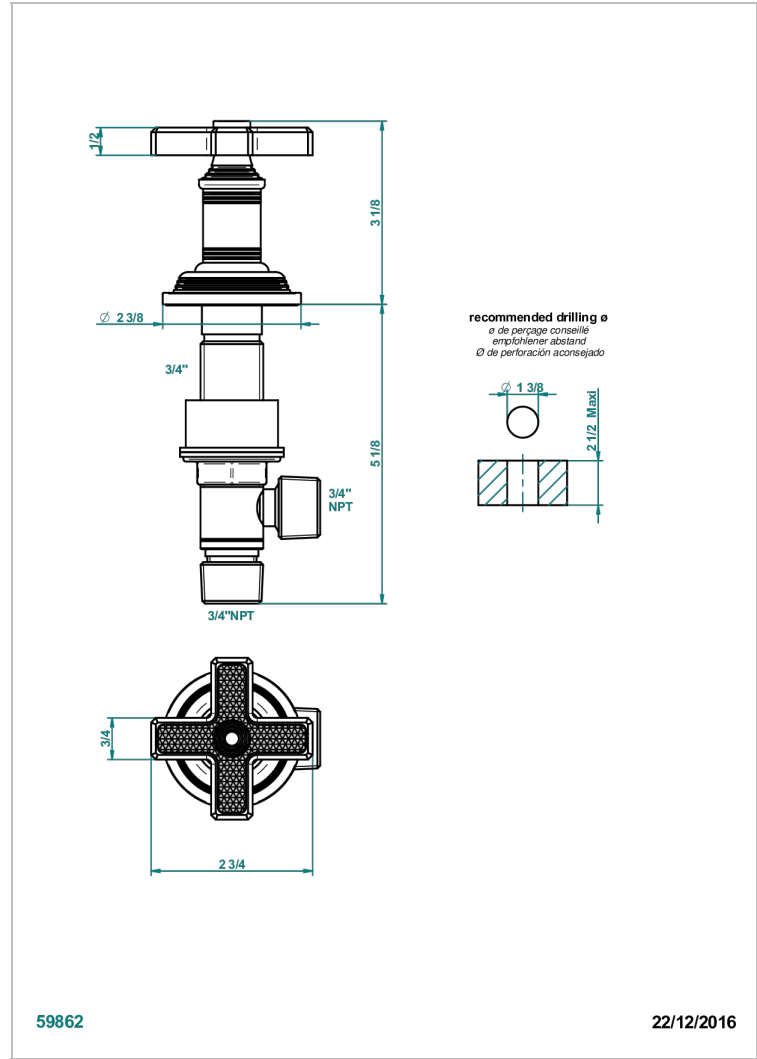

WEST COAST WITH GUILLOCHE DECOR

U9C-36

莲蓬头臂，长

特色

- West coast with Guilloché decor
- 莲蓬头臂，长

可选饰面

Black ceram - D30
 Blush PVD - H62
 Graphite PVD - H64
 Matt Umber PVD - H67
 Matt blush PVD - H60
 Matt graphite PVD - H65