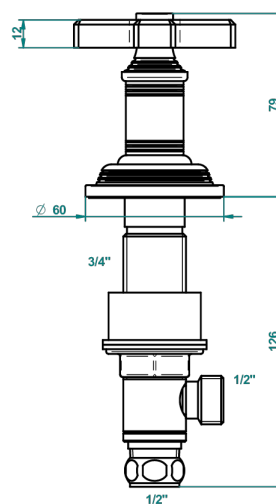

WEST COAST WITH GUILLOCHE DECOR

U9C-35

Rim mounted 1/2" valve

THG®
PARIS

59861

22/12/2016

CHARACTERISTIC

- West coast with Guilloché decor
- Rim mounted 1/2" valve

AVAILABLE FINITIONS

Antique nickel - H28
Black ceram - D30
Blush PVD - H62
Brass color PVD - H49
Brown bronze color PVD - F33
Gold color PVD - H52

Graphite PVD - H64
Lacquered light bronze - D01
Matt Umber PVD - H67
Matt blush PVD - H60
Matt brass color PVD - H50
Matt brown bronze color PVD - F34

Matt chrome - C02
Matt gold - F07
Matt gold color PVD - H53
Matt graphite PVD - H65
Matt nickel (color finish) - C01
Matt nickel color PVD - H56

Natural smoked Brass - A13
Nickel color PVD - H55
Polished chrome (color finish) - A02
Polished chrome with gold inlay - GA1
Polished gold (color finish) - F01
Polished nickel - B01

Soft gold - F30
Soft matt gold - F31
Umber PVD - H66
Varnished matt antique red copper
(color finish) - H07