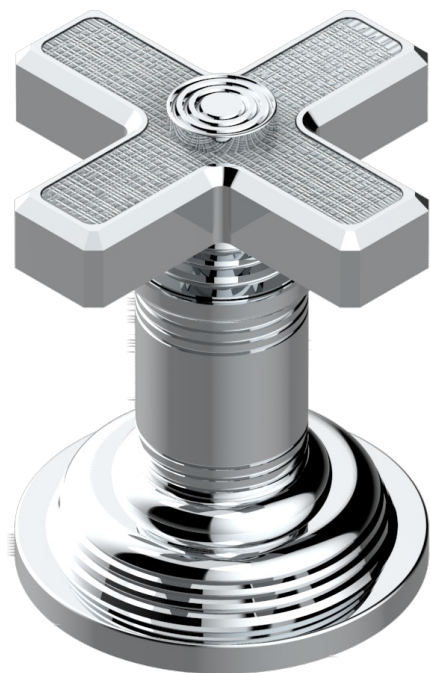

WEST COAST WITH GUILLOCHE DECOR

U9C-35

Rim mounted 1/2" valve

THG®
PARIS

59861

22/12/2016

CHARACTERISTIC

- West coast with Guilloché decor
- Rim mounted 1/2" valve

AVAILABLE FINITIONS

Antique nickel - H28
Black ceram - D30
Blush PVD - H62
Brass color PVD - H49
Brown bronze color PVD - F33
Gold color PVD - H52

Graphite PVD - H64
Lacquered light bronze - D01
Matt Umber PVD - H67
Matt blush PVD - H60
Matt brass color PVD - H50
Matt brown bronze color PVD - F34

Matt chrome - C02
Matt gold - F07
Matt gold color PVD - H53
Matt graphite PVD - H65
Matt nickel (color finish) - C01
Matt nickel color PVD - H56

Natural smoked Brass - A13
Nickel color PVD - H55
Polished chrome (color finish) - A02
Polished chrome with gold inlay - GA1
Polished gold (color finish) - F01
Polished nickel - B01

Soft gold - F30
Soft matt gold - F31
Umber PVD - H66
Varnished matt antique red copper
(color finish) - H07