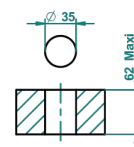

WEST COAST WITH GUILLOCHE DECOR

U9C-35

Rim mounted 1/2" valve

THG®
PARIS

59861

22/12/2016

CHARACTERISTIC

- West coast with Guilloché decor
- Rim mounted 1/2" valve

AVAILABLE FINITIONS

Antique nickel - H28
Black ceram - D30
Blush PVD - H62
Brass color PVD - H49
Brown bronze color PVD - F33
Gold color PVD - H52

Graphite PVD - H64
Lacquered light bronze - D01
Matt Umber PVD - H67
Matt blush PVD - H60
Matt brass color PVD - H50
Matt brown bronze color PVD - F34

Matt chrome - C02
Matt gold - F07
Matt gold color PVD - H53
Matt graphite PVD - H65
Matt nickel (color finish) - C01
Matt nickel color PVD - H56

Natural smoked Brass - A13
Nickel color PVD - H55
Polished chrome (color finish) - A02
Polished chrome with gold inlay - GA1
Polished gold (color finish) - F01
Polished nickel - B01

Soft gold - F30
Soft matt gold - F31
Umber PVD - H66
Varnished matt antique red copper
(color finish) - H07