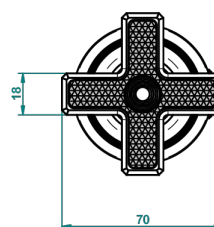

WEST COAST WITH GUILLOCHE DECOR

U9C-35

Rim mounted 1/2" valve

THG®
PARIS

59861

22/12/2016

CHARACTERISTIC

- West coast with Guilloché decor
- Rim mounted 1/2" valve

AVAILABLE FINITIONS

Antique nickel - H28
Black ceram - D30
Blush PVD - H62
Brass color PVD - H49
Brown bronze color PVD - F33
Gold color PVD - H52

Graphite PVD - H64
Lacquered light bronze - D01
Matt Umber PVD - H67
Matt blush PVD - H60
Matt brass color PVD - H50
Matt brown bronze color PVD - F34

Matt chrome - C02
Matt gold - F07
Matt gold color PVD - H53
Matt graphite PVD - H65
Matt nickel (color finish) - C01
Matt nickel color PVD - H56

Natural smoked Brass - A13
Nickel color PVD - H55
Polished chrome (color finish) - A02
Polished chrome with gold inlay - GA1
Polished gold (color finish) - F01
Polished nickel - B01

Soft gold - F30
Soft matt gold - F31
Umber PVD - H66
Varnished matt antique red copper
(color finish) - H07