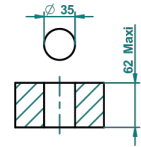

WEST COAST WITH GUILLOCHE DECOR

U9C-35

Einbauventil zur Standmontage 1/2"

THG®
PARIS

59861

22/12/2016

EIGENSCHAFTEN

- West coast with Guilloché decor
- Einbauventil zur Standmontage 1/2"

VERFÜGBARE OBERFLÄCHEN

Altnickel - H28
Blassgold - F30
Blassgold matt unlackiert - F31
Bronze hell - D01
Chrom - A02
Chrom matt - C02

Gold - F01
Gold matt - F07
Kupfer altrot matt lackiert - H07
Mattschwarz keramik - D30
Natural smoked Brass - A13
Nickel matt - C01

Polished chrome with gold inlay - GA1
Pvd blush - H62
Pvd blush matt - H60
Pvd bronze braun - F33
Pvd bronze braun matt - F34
Pvd gold - H52

Pvd gold matt - H53
Pvd graphite - H64
Pvd graphite matt - H65
Pvd messing - H49
Pvd messing matt - H50
Pvd nickel - H55

Pvd nickel matt - H56
Pvd umber - H66
Pvd umber matt - H67
Silbernichel - B01