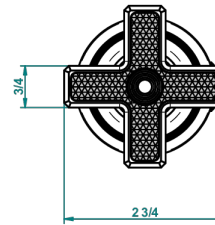

WEST COAST WITH GUILLOCHE DECOR

U9C-35

Rim mounted 1/2" valve

THG
PARIS

59861

22/12/2016

CHARACTERISTIC

- West coast with Guilloché decor
- Rim mounted 1/2" valve

AVAILABLE FINITIONS

Antique nickel - H28
Black ceram - D30
Blush PVD - H62
Brass color PVD - H49
Brown bronze color PVD - F33
Gold color PVD - H52

Graphite PVD - H64
Lacquered light bronze - D01
Matt Umber PVD - H67
Matt blush PVD - H60
Matt brass color PVD - H50
Matt brown bronze color PVD - F34

Matt chrome - C02
Matt gold - F07
Matt gold color PVD - H53
Matt graphite PVD - H65
Matt nickel (color finish) - C01
Matt nickel color PVD - H56

Natural smoked Brass - A13
Nickel color PVD - H55
Polished chrome (color finish) - A02
Polished chrome with gold inlay - GA1
Polished gold (color finish) - F01
Polished nickel - B01

Soft gold - F30
Soft matt gold - F31
Umber PVD - H66
Varnished matt antique red copper (color finish) - H07