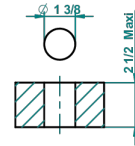

WEST COAST WITH GUILLOCHE DECOR

U9C-35

Rim mounted 1/2" valve

THG
PARIS

59861

22/12/2016

CHARACTERISTIC

- West coast with Guilloché decor
- Rim mounted 1/2" valve

AVAILABLE FINITIONS

Antique nickel - H28
Black ceram - D30
Blush PVD - H62
Brass color PVD - H49
Brown bronze color PVD - F33
Gold color PVD - H52

Graphite PVD - H64
Lacquered light bronze - D01
Matt Umber PVD - H67
Matt blush PVD - H60
Matt brass color PVD - H50
Matt brown bronze color PVD - F34

Matt chrome - C02
Matt gold - F07
Matt gold color PVD - H53
Matt graphite PVD - H65
Matt nickel (color finish) - C01
Matt nickel color PVD - H56

Natural smoked Brass - A13
Nickel color PVD - H55
Polished chrome (color finish) - A02
Polished chrome with gold inlay - GA1
Polished gold (color finish) - F01
Polished nickel - B01

Soft gold - F30
Soft matt gold - F31
Umber PVD - H66
Varnished matt antique red copper (color finish) - H07