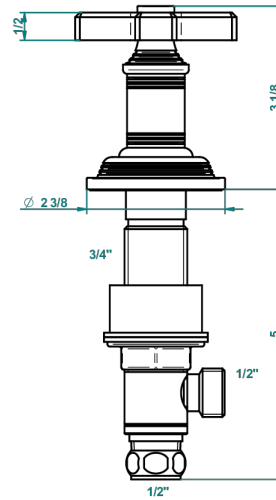

WEST COAST WITH GUILLOCHE DECOR

U9C-35

Rim mounted 1/2" valve

THG
PARIS

59861

22/12/2016

CHARACTERISTIC

- West coast with Guilloché decor
- Rim mounted 1/2" valve

AVAILABLE FINITIONS

Antique nickel - H28
Black ceram - D30
Blush PVD - H62
Brass color PVD - H49
Brown bronze color PVD - F33
Gold color PVD - H52

Graphite PVD - H64
Lacquered light bronze - D01
Matt Umber PVD - H67
Matt blush PVD - H60
Matt brass color PVD - H50
Matt brown bronze color PVD - F34

Matt chrome - C02
Matt gold - F07
Matt gold color PVD - H53
Matt graphite PVD - H65
Matt nickel (color finish) - C01
Matt nickel color PVD - H56

Natural smoked Brass - A13
Nickel color PVD - H55
Polished chrome (color finish) - A02
Polished chrome with gold inlay - GA1
Polished gold (color finish) - F01
Polished nickel - B01

Soft gold - F30
Soft matt gold - F31
Umber PVD - H66
Varnished matt antique red copper (color finish) - H07