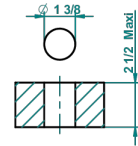

WEST COAST WITH GUILLOCHE DECOR

U9C-35

Einbauventil zur Standmontage 1/2"

THG®
PARIS

59861

22/12/2016

EIGENSCHAFTEN

- West coast with Guilloché decor
- Einbauventil zur Standmontage 1/2"

VERFÜGBARE OBERFLÄCHEN

Altnickel - H28
Blassgold - F30
Blassgold matt unlackiert - F31
Bronze hell - D01
Chrom - A02
Chrom matt - C02

Gold - F01
Gold matt - F07
Kupfer altrot matt lackiert - H07
Mattschwarz keramik - D30
Natural smoked Brass - A13
Nickel matt - C01

Polished chrome with gold inlay - GA1
Pvd blush - H62
Pvd blush matt - H60
Pvd bronze braun - F33
Pvd bronze braun matt - F34
Pvd gold - H52

Pvd gold matt - H53
Pvd graphite - H64
Pvd graphite matt - H65
Pvd messing - H49
Pvd messing matt - H50
Pvd nickel - H55

Pvd nickel matt - H56
Pvd umber - H66
Pvd umber matt - H67
Silbernichel - B01