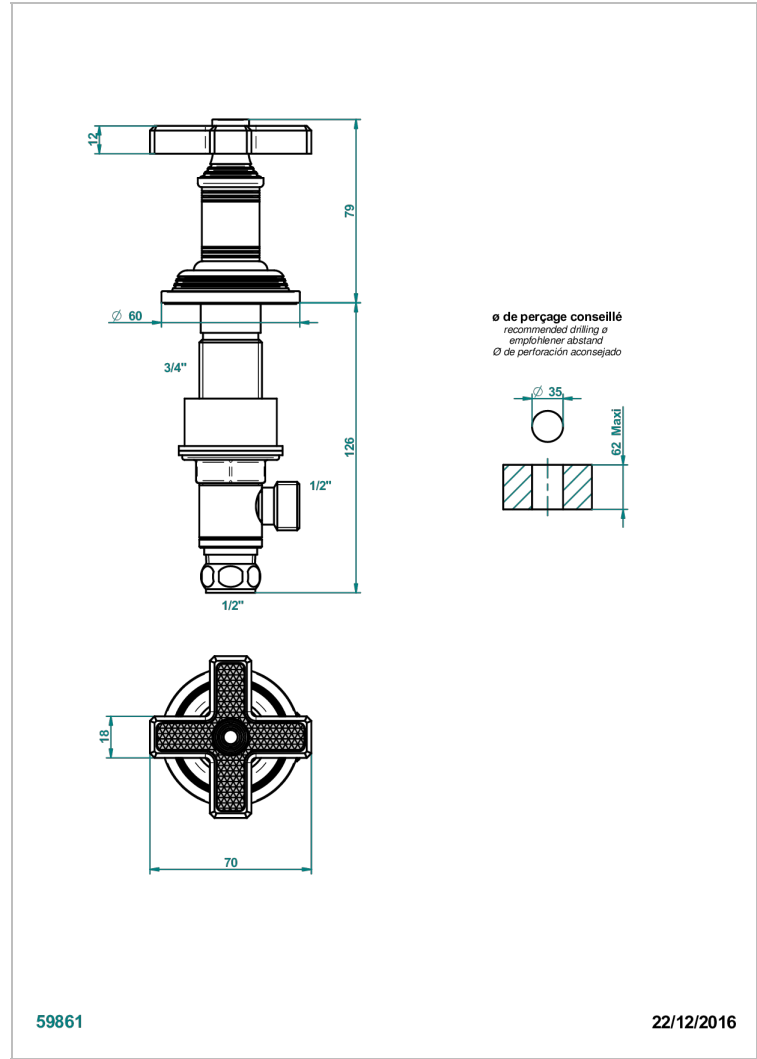

# WEST COAST WITH GUILLOCHE DECOR

U9C-35

1/2"台式阀

## 特色

- West coast with Guilloché decor
- 1/2"台式阀