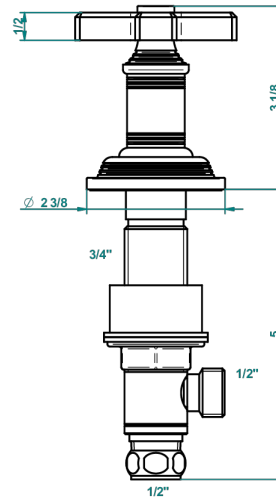

WEST COAST WITH GUILLOCHE DECOR

U9C-35

Einbauventil zur Standmontage 1/2"

THG®
PARIS

59861

22/12/2016

EIGENSCHAFTEN

- West coast with Guilloché decor
- Einbauventil zur Standmontage 1/2"

VERFÜGBARE OBERFLÄCHEN

Altnickel - H28
Blassgold - F30
Blassgold matt unlackiert - F31
Bronze hell - D01
Chrom - A02
Chrom matt - C02

Gold - F01
Gold matt - F07
Kupfer altrot matt lackiert - H07
Mattschwarz keramik - D30
Natural smoked Brass - A13
Nickel matt - C01

Polished chrome with gold inlay - GA1
Pvd blush - H62
Pvd blush matt - H60
Pvd bronze braun - F33
Pvd bronze braun matt - F34
Pvd gold - H52

Pvd gold matt - H53
Pvd graphite - H64
Pvd graphite matt - H65
Pvd messing - H49
Pvd messing matt - H50
Pvd nickel - H55

Pvd nickel matt - H56
Pvd umber - H66
Pvd umber matt - H67
Silbernichel - B01