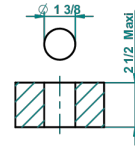

WEST COAST WITH GUILLOCHE DECOR

U9C-35

Einbauventil zur Standmontage 1/2"

THG®
PARIS

59861

22/12/2016

EIGENSCHAFTEN

- West coast with Guilloché decor
- Einbauventil zur Standmontage 1/2"

VERFÜGBARE OBERFLÄCHEN

Altnickel - H28
Blassgold - F30
Blassgold matt unlackiert - F31
Bronze hell - D01
Chrom - A02
Chrom matt - C02

Gold - F01
Gold matt - F07
Kupfer altrot matt lackiert - H07
Mattschwarz keramik - D30
Natural smoked Brass - A13
Nickel matt - C01

Polished chrome with gold inlay - GA1
Pvd blush - H62
Pvd blush matt - H60
Pvd bronze braun - F33
Pvd bronze braun matt - F34
Pvd gold - H52

Pvd gold matt - H53
Pvd graphite - H64
Pvd graphite matt - H65
Pvd messing - H49
Pvd messing matt - H50
Pvd nickel - H55

Pvd nickel matt - H56
Pvd umber - H66
Pvd umber matt - H67
Silbernichel - B01