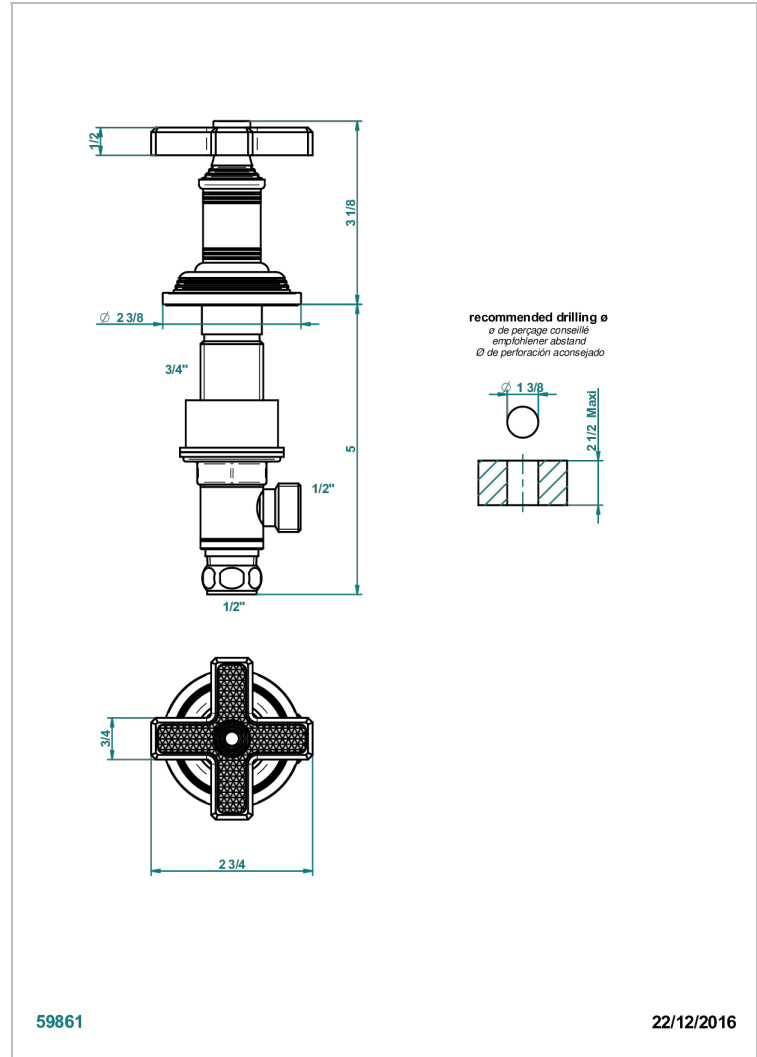

WEST COAST WITH GUILLOCHE DECOR

U9C-35

1/2" 台式阀

特色

- West coast with Guilloché decor
- 1/2" 台式阀

可选饰面

Black ceram - D30
 Blush PVD - H62
 Graphite PVD - H64
 Matt Umber PVD - H67
 Matt blush PVD - H60
 Matt graphite PVD - H65