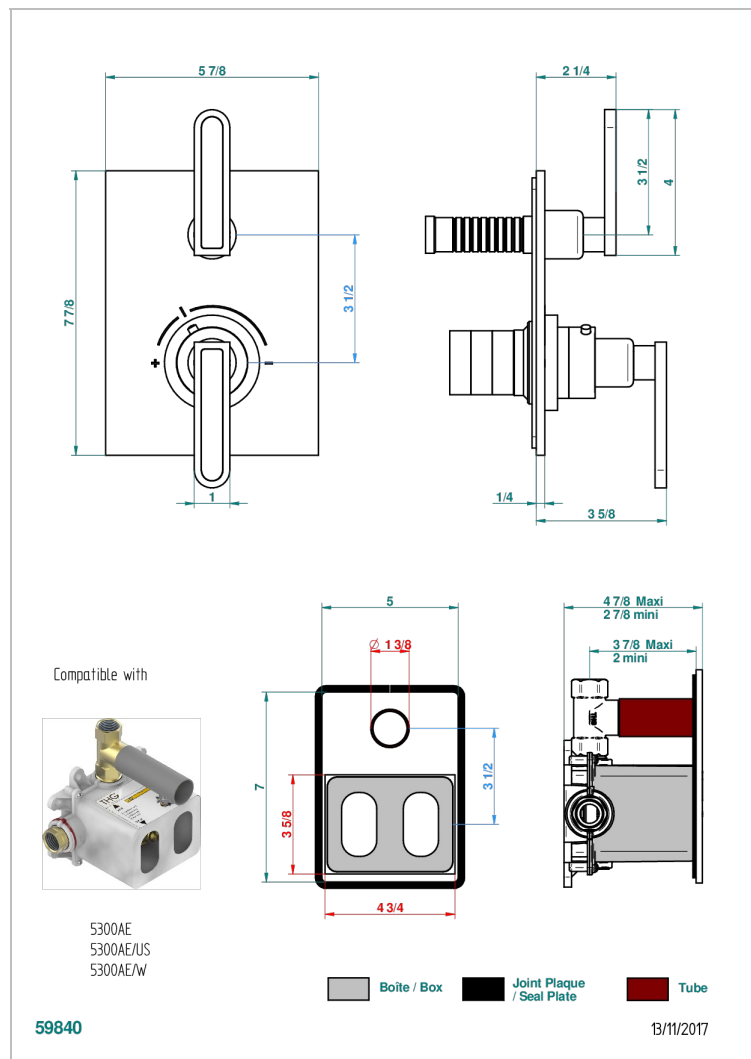

# PROFIL BLACK ONYX WITH LEVER HANDLES

A6P-5300BE

Trim for THG thermostat 1 volume control, rough part supplied with fixing box ref.5 300AE/US

## CHARACTERISTIC

- Built-in thermostatic cover for 5300AE - 5300AE/W - 5300AE/US with 1 no. 3/4" output
- Requires concealed thermostat réf 5300AE - 5300AE/W - 5300AE/US
- For shower 1 function
- Temperature control knob with security stop at 38°C
- Solid brass plate and knob
- ASME : ASME A112.18.1-2011/CSA B125.1-11
- DVGW : DW-6512CQ0608

## RELATED SKU'S

- Ref. G00-5300AE/US 3/4" THG thermostat, 60 l/mn with wax cartridge, with valve delivered, with a built-in box, no trim
- Ref. G00-5100G Reinforced stop ring for THG thermostatic with fixing set