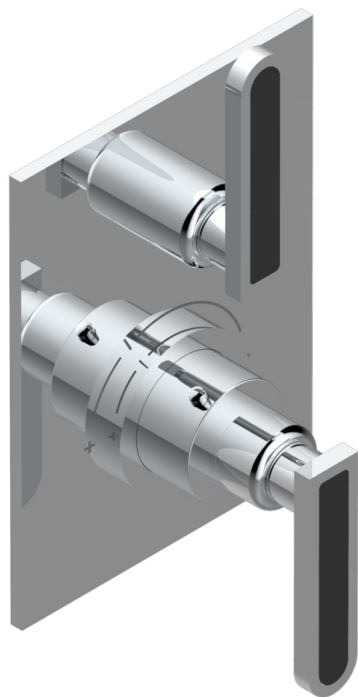

# PROFIL BLACK ONYX WITH LEVER HANDLES

A6P-5300BE

Trim for THG thermostat 1 volume control, rough part supplied with fixing box ref.5 300AE/US

## CHARACTERISTIC

- Built-in thermostatic cover for 5300AE - 5300AE/W - 5300AE/US with 1 no. 3/4" output
- Requires concealed thermostat réf 5300AE - 5300AE/W - 5300AE/US
- For shower 1 function
- Temperature control knob with security stop at 38°C
- Solid brass plate and knob
- ASME : ASME A112.18.1-2011/CSA B125.1-11
- DVGW : DW-6512CQ0608

## RELATED SKU'S

- Ref. G00-5300AE/US 3/4" THG thermostat, 60 l/mn with wax cartridge, with valve delivered, with a built-in box, no trim
- Ref. G00-5100G Reinforced stop ring for THG thermostatic with fixing set