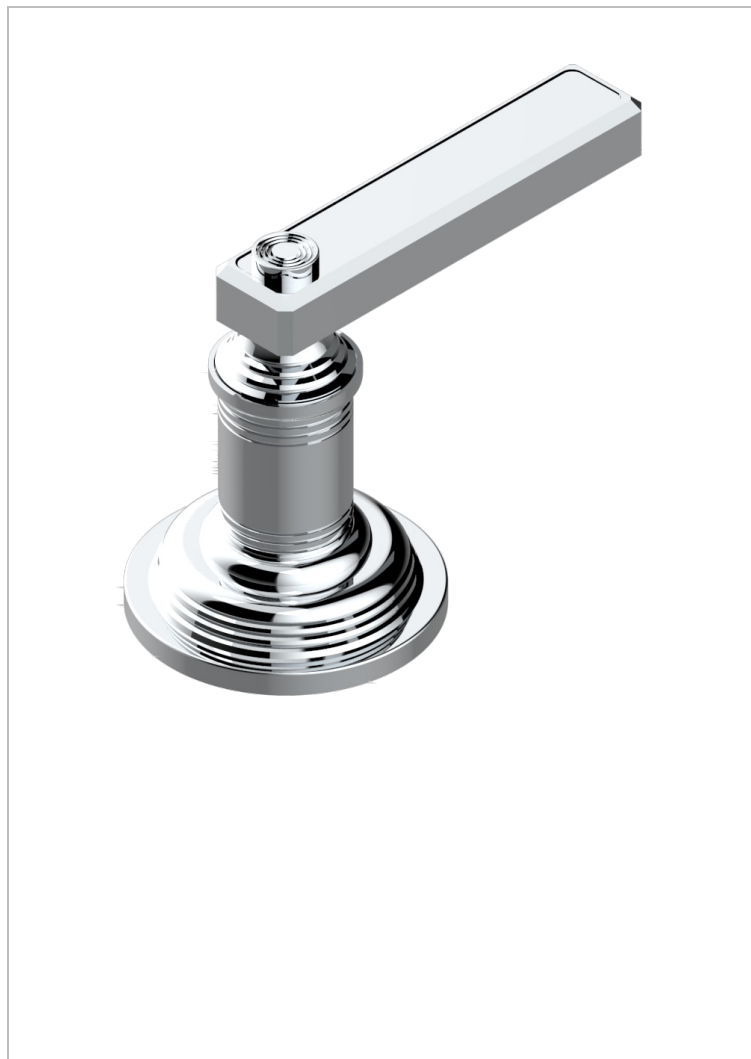

# WEST COAST METAL WITH LEVER

U9B-36/C

Rim mounted 3/4" valve, cold

## CHARACTERISTIC

- West Coast Metal with lever
- Rim mounted 3/4" valve, cold

## AVAILABLE FINITIONS

Antique nickel - H28  
Black ceram - D30  
Blush PVD - H62  
Brass color PVD - H49  
Brown bronze color PVD - F33  
Gold color PVD - H52

Graphite PVD - H64  
Lacquered light bronze - D01  
Matt Umber PVD - H67  
Matt blush PVD - H60  
Matt brass color PVD - H50  
Matt brown bronze color PVD - F34