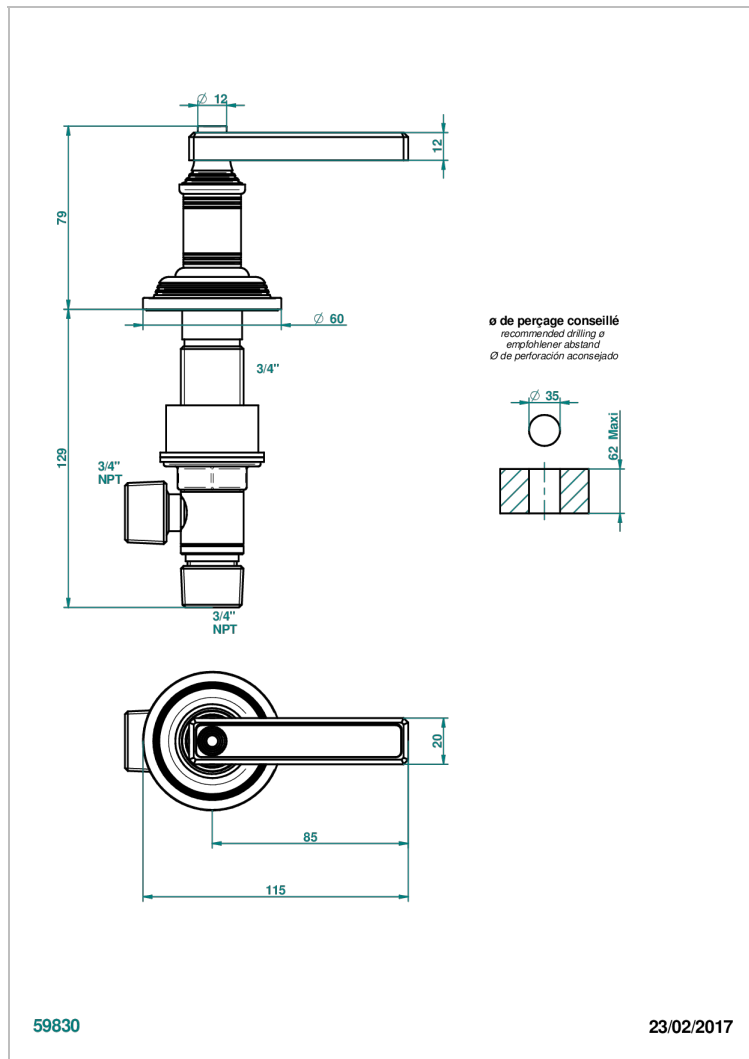

# WEST COAST METAL WITH LEVER

U9B-36/C

Rim mounted 3/4" valve, cold

## CHARACTERISTIC

- West Coast Metal with lever
- Rim mounted 3/4" valve, cold